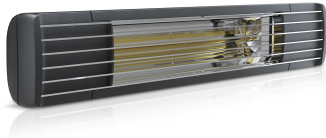

PRODUCT DATASHEET

Type: ET-EXO-DARK-2000-B
Art. Nr.: 45013

9120105413459

Short description

ETHERMA EXO DARK dark infrared heater, 2kW, black, IP65

Product Description

The new ETHERMA EXO DARK premium dark radiator is the ideal solution for wind-protected outdoor areas. It is also suitable as additional heating for conservatories or gazebos. The ultra-low-glare infrared tube impresses with its pleasant infrared heat and minimal residual light of just 1 lux per kilowatt and square meter. The RC version of the radiant heater can be easily dimmed in three stages (33/66/100% of maximum output) using the optional remote control. The device is made of high-quality, rust-free aluminum, impresses with its unmistakable industrial design and is protected against water jets thanks to protection class IP 65. The infrared heater comes with a 5-year guarantee. The optional remote control is essential for commissioning. Colors: white, black; suitable for wall and ceiling mounting, dimensions: 930x155x111 (250 incl. bracket) mm, protection class: IP 65, voltage: 230 V, plug cable 180 cm, system design: CE compliant

ETIM characteristics

Model	Ceiling-/wall emitter	Voltage	230 230 Volt
Mounting method	Surface mounting	Number of heating levels	1
Power step OFF	✘	Min. heating power	660 Watt
Mounting over cradle	✘	Max. heating power	2000 Watt
Degree of protection (IP)	IP65	Min. mounting height	1.8 Metre
Colour	Black	Max. mounting height	2.5 Metre
Compatible with Apple HomeKit	✘	Height	155 Millimetre
Compatible with Google Assistant	✘	Width	930 Millimetre
Compatible with Amazon Alexa	✘	Depth	250 Millimetre
IFTTT support available	✘	RAL-number	9011