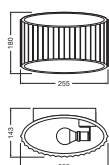

Product features

- Housing material: metal and plaster
- Textile cable

TECHNICAL DATA

Electrical data

Nominal voltage	220...240 V
Mains frequency	50...60 Hz
Protection class	II
Operating mode	Mains voltage

Dimensions & Weight

Length	255.00 mm
Width	143.00 mm
Height	180.00 mm
Product weight	1400.00 g

DECOR PLASTER BAND WALL 255
1XE27

Materials & Colors

Product color	White
Housing color	White
Body material	Plaster
Glow Wire Test according to IEC 60695-2-12	650 °C