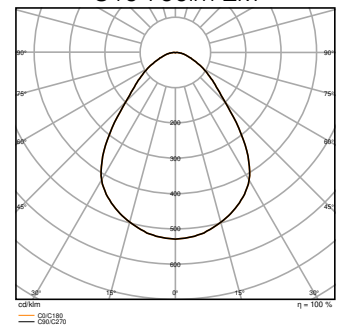

Photometrical data

Luminous flux	4800 lm
Luminous efficacy	155 lm/W
Color temperature	3000 K
Light color (designation)	Warm White
Color rendering index Ra	> 80
Standard deviation of color matching	≤ 3 sdc _m
Low flicker	Yes
Flickering metric (Pst LM)	<1
Stroboscope effect metric (SVM)	<0.4
Photobiological safety group acc. to EN62778	RG0
Beam angle	90 °
UGR	< 19

PL FLEX 600 DALI S 6W 3000K
U19 750lm EM

Dimensions & Weight

Length	595.00 mm
Width	595.00 mm
Height	32.00 mm
Product weight	1600.00 g

Materials & Colors

Product color	White
Housing color	White
Body material	Aluminum
Cover material	Polystyrene (PS)
Glow Wire Test according to IEC 60695-2-12	650 °C
Mercury content	0.0 mg