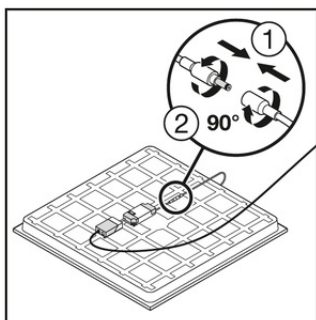

Tender texts	Document name

Tender documents

PANEL FLEX 600 UGR19 DALI 30W 830 U19-EN

LOGISTICAL DATA

Product code	Packaging unit (Pieces/Unit)	Dimensions (length x width x height)	Gross weight	Volume
4099854276750	Folding box 1	35 mm x 685 mm x 600 mm	2055.00 g	14.39 dm³
4099854276767	Shipping box 4	705 mm x 160 mm x 625 mm	9301.00 g	70.50 dm³

The mentioned product code describes the smallest quantity unit which can be ordered. One shipping unit can contain one or more single products. When placing an order, for the quantity please enter single or multiples of a shipping unit.

ADDITIONAL CATALOG INFORMATION

References / Links

– For Guarantee see www.ledvance.com/guarantee

DISCLAIMER

Subject to change without notice. Errors and omission excepted. Always make sure to use the most recent release.