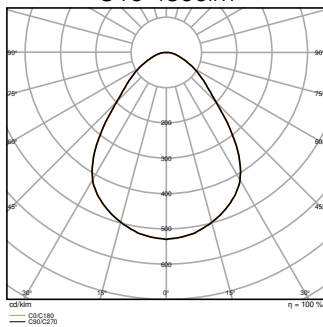

PL FLEX 600 DALI S 30W 3000K
U19 4800lm