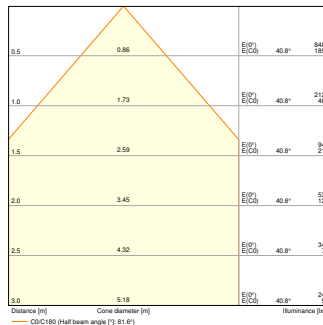

PL FLEX 600 DALI S 3W 3000K
U19 400lm EM BOX