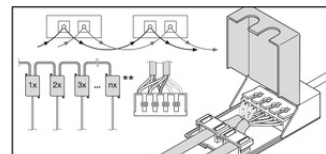

Tender texts	Document name

Tender documents

PANEL FLEX 600 UGR19 DALI 30W 830 U19-EN

LOGISTICAL DATA

Product code	Packaging unit (Pieces/Unit)	Dimensions (length x width x height)	Gross weight	Volume
4099854276750	Folding box 1	35 mm x 685 mm x 600 mm	2055.00 g	14.39 dm³
4099854276767	Shipping box 4	705 mm x 160 mm x 625 mm	9301.00 g	70.50 dm³

The mentioned product code describes the smallest quantity unit which can be ordered. One shipping unit can contain one or more single products. When placing an order, for the quantity please enter single or multiples of a shipping unit.

ADDITIONAL CATALOG INFORMATION

References / Links

– For Guarantee see www.ledvance.com/guarantee

DISCLAIMER

Subject to change without notice. Errors and omission excepted. Always make sure to use the most recent release.