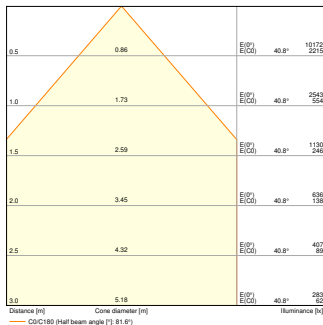

Photometrical data

Luminous flux	4800 lm
Luminous efficacy	155 lm/W
Color temperature	3000 K
Light color (designation)	Warm White
Color rendering index Ra	> 80
Standard deviation of color matching	≤ 3 sdc _m
Low flicker	Yes
Flickering metric (Pst LM)	<1
Stroboscope effect metric (SVM)	<0.4
Photobiological safety group acc. to EN62778	RG0
Beam angle	90 °
UGR	< 19