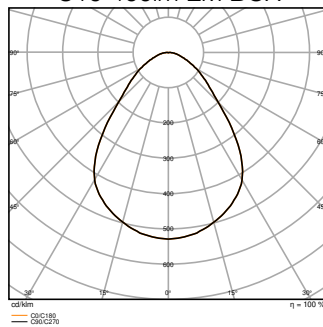

PL FLEX 600 DALI S 3W 3000K
U19 400lm EM BOX