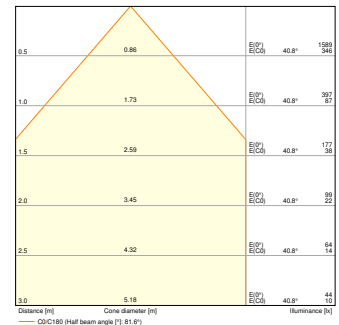

PL FLEX 600 DALI S 6W 3000K
U19 750lm EM