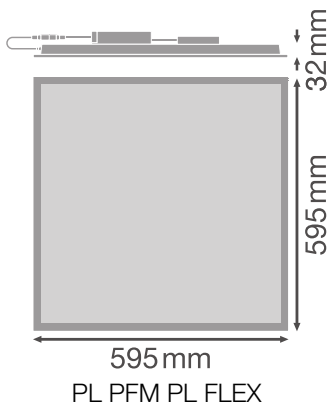

PRODUCT DATASHEET

PL FLEX 600 DALI S 30W 830 U19

PANEL FLEX 600 UGR<19 DALI | Square recessed panel luminaire with low glare, for 600 x 600 mm ceiling systems and DALI-2 technology

Areas of application

- Suitable for recessed ceiling systems with grid size of 600 x 600 mm
- Direct replacement for recessed luminaires with fluorescent lamps
- Offices, conference rooms
- Reception areas, foyers, corridors, elevators

Photometrical data

Luminous flux	4800 lm
Luminous efficacy	155 lm/W
Color temperature	3000 K
Light color (designation)	Warm White
Color rendering index Ra	> 80
Standard deviation of color matching	≤ 3 sdc _m
Low flicker	Yes
Flickering metric (Pst LM)	<1
Stroboscope effect metric (SVM)	<0.4
Photobiological safety group acc. to EN62778	RG0
Beam angle	90 °
UGR	< 19

PL FLEX 600 DALI S 30W 3000K
U19 4800lm

PL FLEX 600 DALI S 30W 3000K
U19 4800lm

PL FLEX 600 DALI S 3W 3000K
U19 400lm EM BOX

PL FLEX 600 DALI S 3W 3000K
U19 400lm EM BOX

PL FLEX 600 DALI S 6W 3000K
U19 750lm EM

PL FLEX 600 DALI S 6W 3000K
U19 750lm EM

Dimensions & Weight

Length	595.00 mm
Width	595.00 mm
Height	32.00 mm
Product weight	1600.00 g

Materials & Colors

Product color	White
Housing color	White
Body material	Aluminum
Cover material	Polystyrene (PS)
Glow Wire Test according to IEC 60695-2-12	650 °C
Mercury content	0.0 mg