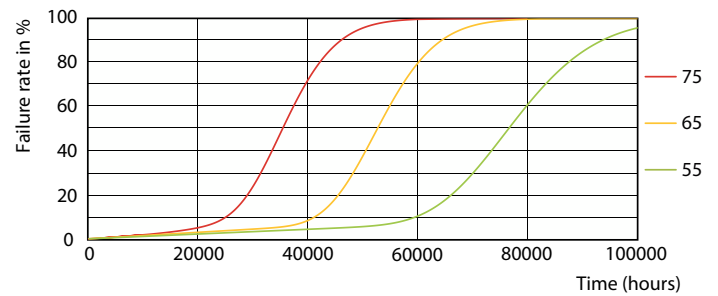

General uniform lighting - MAS LEDtube HF 1500mm UO 24W840 T8

Light Distribution Diagram - MAS LEDtube HF 1500mm UO 24W840 T8

Levensduur

Lumen Maintenance Diagram - MAS LEDtube HF 1500mm UO 24W840 T8

LEDtube-75K-5575-FailureRate-LED