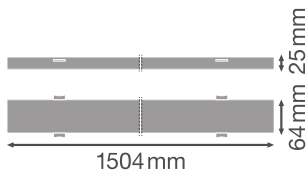

Length	1504.00 mm
Width	64.00 mm
Height	25.00 mm
Product weight	600.00 g

TRUSYS UNIV BLIND COVER

Materials & Colors

Product color	White
Body material	Aluminum

Certificates & Standards

Standards	CE / CB / UKCA / ENEC / TÜV / EAC
-----------	-----------------------------------

Product code	Packaging unit (Pieces/Unit)	Dimensions (length x width x height)	Gross weight	Volume
4099854317385	Folding box 1	93 mm x 1,540 mm x 69 mm	871.00 g	9.88 dm ³
4099854317392	Shipping box 10	1,560 mm x 362 mm x 205 mm	11216.00 g	115.77 dm ³