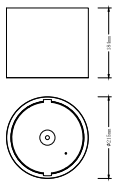

Product features

- Aluminum frame available in different dimensions

TECHNICAL DATA

Dimensions & Weight

Diameter	215 mm
Height	184 mm
Product weight	1140.00 g

DL CMFT FRAME D200

Materials & Colors

Product color	Grey
Housing color	Grey
Body material	Steel

Tender texts	Document name
 Tender documents	DOWNLIGHT COMFORT FRAME D200 GY-en

LOGISTICAL DATA

Product code	Packaging unit (Pieces/Unit)	Dimensions (length x width x height)	Gross weight	Volume
4099854500060	Folding box 1	269 mm x 269 mm x 232 mm	1374.00 g	16.79 dm ³
4099854500077	Shipping box 2	555 mm x 290 mm x 260 mm	3306.00 g	41.85 dm ³