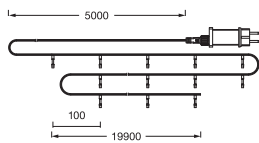

### Photometrical data

Light color (designation)	Red / Green / Blue
Beam angle	120 °

### Dimensions & Weight

Length	19900.00 mm
Product weight	504.00 g

SMART WIFI CRYSTAL STRING  
MGC RGB