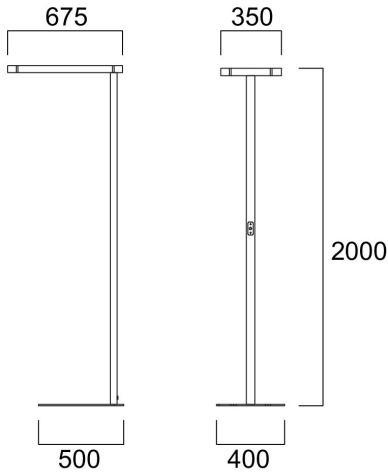

Technical drawings

Data table

GENERAL DATA

Product name

AREUM FLOOR 14KLM 4000K PIR ALU