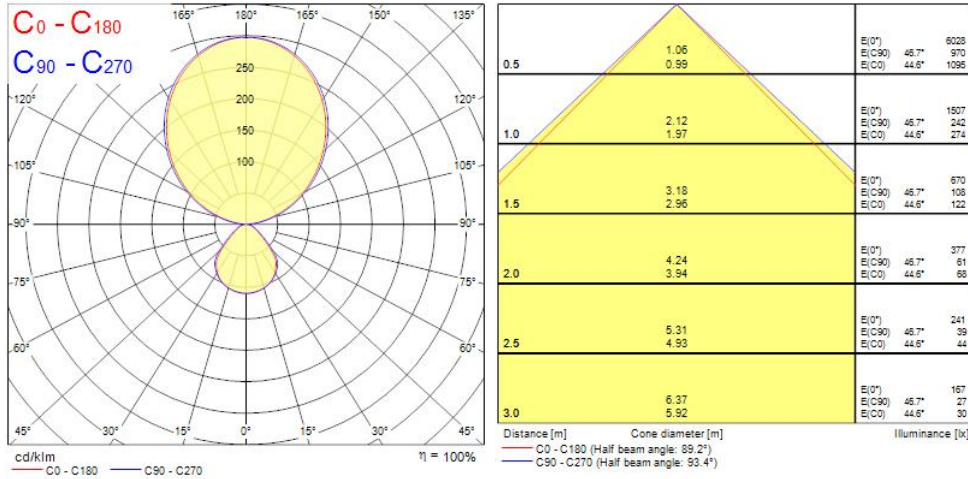

Photometry