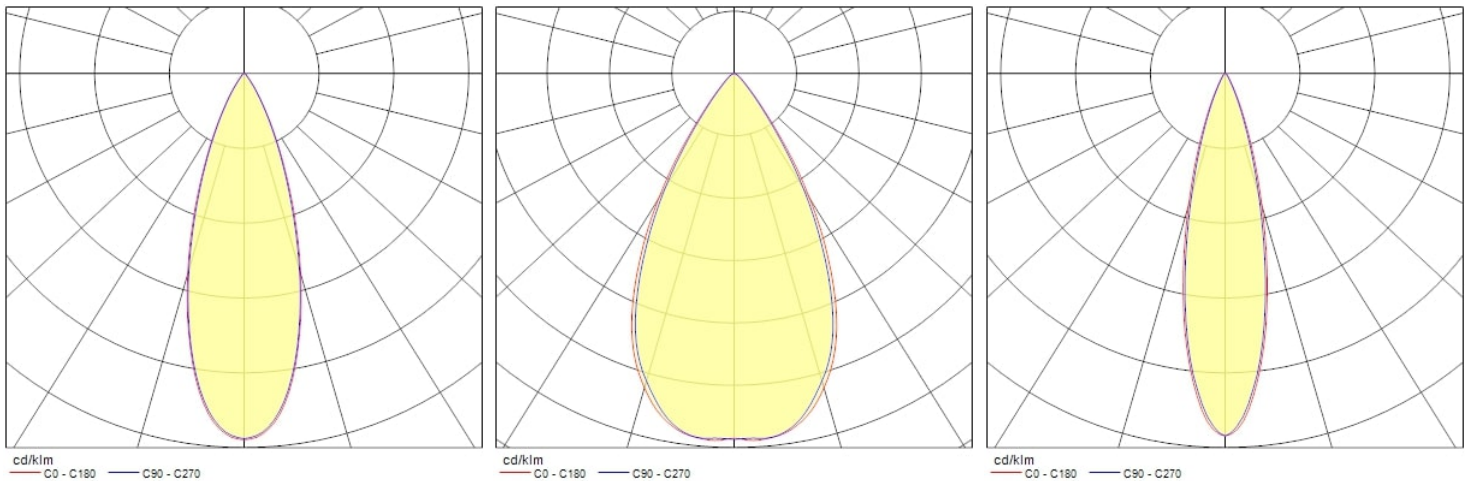

PIXO MEDIUM 3625LM 940 NB MB WB DALI WHITE 0004562

E-number FI	4279617
Fixture luminous flux (lm)	3625
Luminaire efficacy (lm/W)	117
Correlated colour temperature (k)	4000
Light colour	Neutral White
CRI (Ra)	90
Colour Variation Initial (SDCM)	3
Photobiological Risk Group	RG1
Total power consumption (W)	31
Electrical protection	Class II
Control gear type	LED driver constant current
Dimmable	Yes
Housing colour	White
IP rating	IP20
IK rating	IK03
Product EAN number	5410288045627
Warranty	5 years
Dimming method	DALI-2

Photometry