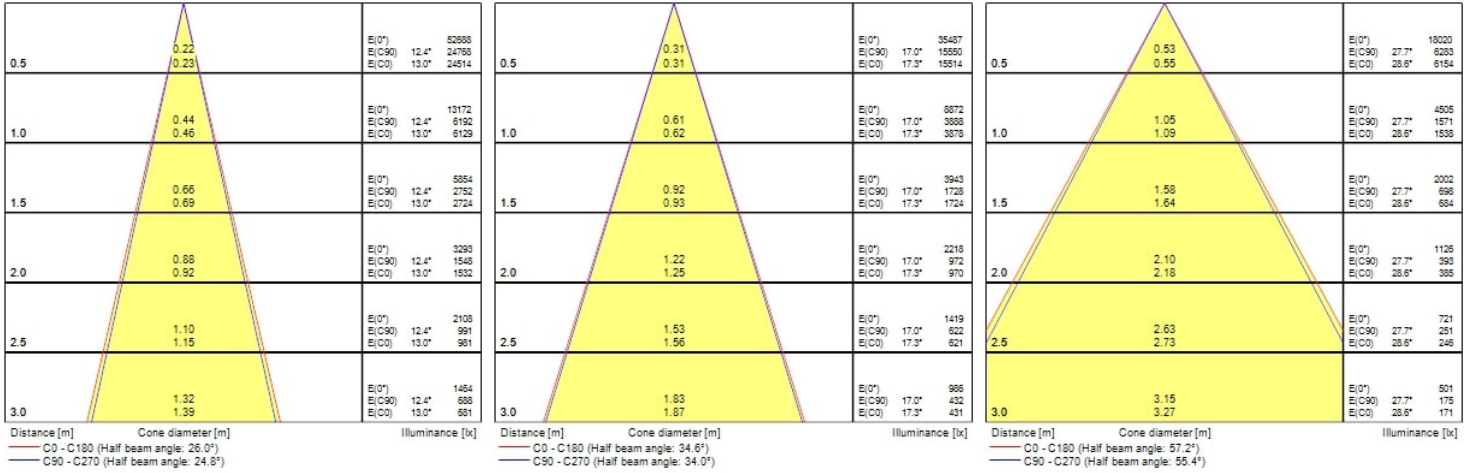

PIXO MEDIUM 3625LM 940 NB MB WB DALI WHITE 0004562