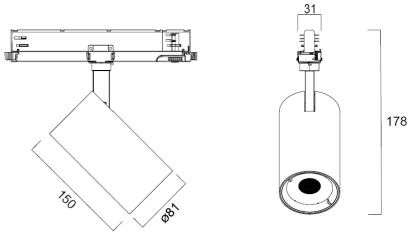

Technical drawings

Data table

GENERAL DATA

Product name	PIXO MEDIUM 3625LM 940 NB MB WB DALI WHITE
Technology	LED
Cap/Base	N/A
Housing	Aluminium
Mount	Track mounting
General application	Museums & Galleries, Retail, Office, Residential & Consumer
Operating temperature range (°C)	25°C...+25°C