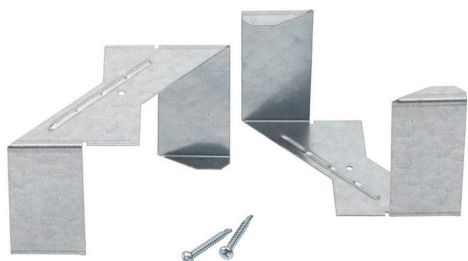

Concord

OPTIX LINEAR RECESSED ACCESSORY BRACKET 1-20MM X5 2021718

Features

- Mounting bracket for Optix Linear Recessed range. Suitable for ceiling thickness 1-20mm. Contains 5 pairs of brackets suitable for fixing 5 luminaires. Necessary screws are included in the pack.

Product Overview

Product name	OPTIX LINEAR RECESSED ACCESSORY BRACKET 1-20MM X5
Technology	Accessory
Housing	Steel
General application	Education, Office
ETIM Class	EC002557
Housing colour	Silver
Product EAN number	5025768217182
Warranty	5 years