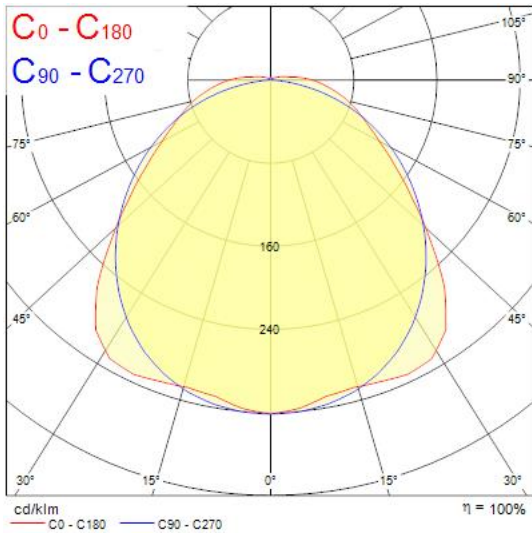

Resisto 1500 IP65 7600lm 840 SSC S 0010265

Electrical protection	Class I
Control gear type	LED driver constant current
Dimmable	Yes
Minimum dimming level (%)	1
LED Flickering Rate	Ultra low (5% or less)
Housing colour	Grey
IP rating	IP65
IK rating	IK08
Product EAN number	5410288102658
Warranty	5 years
Dimming method	SylSmart SSC

Photometry