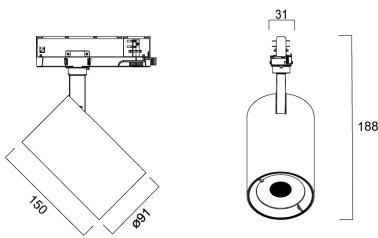

PIXO LARGE FOOD BREAD NB MB WB BLACK 0004597

General application	Museums & Galleries, Office, Residential & Consumer, Retail
ETIM Class	EC001744
Fixture luminous flux (lm)	3400
Luminaire efficacy (lm/W)	85
Correlated colour temperature (k)	2400
Light colour	N/A
CRI (Ra)	90
Colour Variation Initial (SDCM)	3
Beam Angle (°)	36
Photobiological Risk Group	RG1
Total power consumption (W)	40
Electrical protection	Class II
Control gear type	LED driver constant current
Dimmable	No
Housing colour	Black
IP rating	IP20
IK rating	IK03
Product EAN number	5410288045979
Warranty	5 years
Dimming method	N/A

Technical drawings

Data table

GENERAL DATA