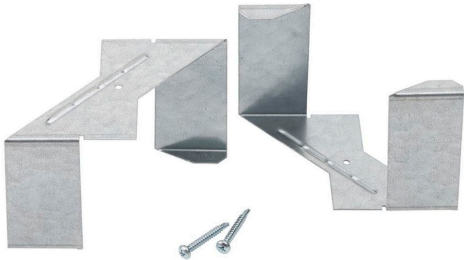

Concord

OPTIX LINEAR RECESSED ACCESSORY BRACKET 1-20MM X5 2021718

Features

- Mounting bracket for Optix Linear Recessed range. Suitable for ceiling thickness 1-20mm. Contains 5 pairs of brackets suitable for fixing 5 luminaires. Necessary screws are included in the pack.

Product Overview

Product name	OPTIX LINEAR RECESSED ACCESSORY BRACKET 1-20MM X5
Technology	Accessory
Housing	Steel
General application	Education, Office
ETIM Class	EC002557
Housing colour	Silver
Product EAN number	5025768217182
Warranty	5 years

Data table

GENERAL DATA

Product name	OPTIX LINEAR RECESSED ACCESSORY BRACKET 1-20MM X5
Technology	Accessory
Accessory type	Mounting

Concord

OPTIX LINEAR RECESSED ACCESSORY BRACKET 1-20MM X5 2021718

Type of accessory	Through-wiring
Housing	Steel
General application	Education, Office
ETIM Class	EC002557
Warranty	5 years

ELECTRICAL DATA

Control gear required	No
-----------------------	----

PHYSICAL DATA

Housing colour	Silver
Weight (kg)	0.9

PACKAGING

Product EAN number	5025768217182
Packaging single length / height (cm)	8.0
Packaging single width (cm)	39.0
Packaging single depth (cm)	42.5
DUN14 (inner)	15025768217189
Units per outer package	2
Packaging outer length / height (cm)	8.0
Packaging outer width (cm)	39.0
Packaging outer depth (cm)	42.5