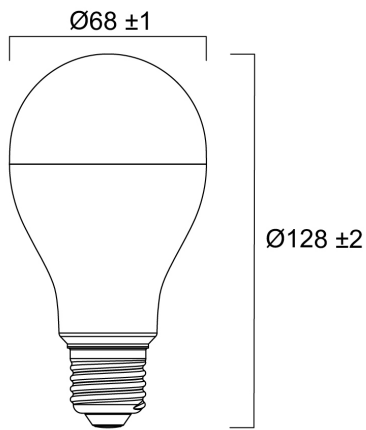

Product Overview

Product name	ToLEDo GLS V9 2450LM 827 E27 SL
Technology	LED
Lamp shape	Pear-shape
Cap/Base	E27
Lamp finish	Opal
Fixture rating	Open
General application	Education, Hospitality, Residential & Consumer
ETIM Class	EC001959
E-number FI	4741187
Correlated colour temperature (k)	2700
Light colour	Homelight
CRI (Ra)	80
Colour Variation Initial (SDCM)	6
Beam Angle (°)	150
Photobiological Risk Group	RG0
Wattage (W)	20
Power consumption (W)	20
Dimmable	No

ToLEDo GLS V9 2450LM 827 E27 SL 0030044

Housing colour	White
IP rating	IP20
Product EAN number	5410288300443
Warranty	3 years
Useful luminous flux (#use)	2450

Technical drawings

Data table

GENERAL DATA

Product name	ToLEDo GLS V9 2450LM 827 E27 SL
Technology	LED
Lamp shape	Pear-shape
Cap/Base	E27
Lamp finish	Opal
Fixture rating	Open
General application	Education, Hospitality, Residential & Consumer
Operating temperature range (°C)	-20°C...+40°C
Performance ambient temperature Tq (°C)	25
ETIM Class	EC001959

PACKAGING

Product EAN number	5410288300443
Packaging single length / height (cm)	6.9
Packaging single width (cm)	6.9
Packaging single depth (cm)	13.3
DUN14 (inner)	15410288300440
Units per outer package	6
Packaging outer length / height (cm)	21.5
Packaging outer width (cm)	14.5
Packaging outer depth (cm)	14.3