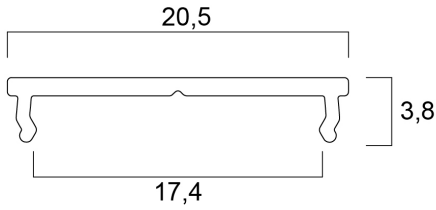

Features

- The simplest installation of a LED strip. This 2000mm length raw aluminium profile improves LED strip's adhesion with a very flat design (3,8mm height). It is to be used without a cover with a maximum LED strip width of 16mm. Additional accessories need to be ordered separately.

Profile HO Surface 16 (20x4) raw alu. 2m 0022604

Technical drawings

Data table

GENERAL DATA

Product name	Profile HO Surface 16 (20x4) raw alu. 2m
Technology	Accessory
Housing	Aluminium
General application	Retail
ETIM Class	EC002557
Warranty	3 years

ELECTRICAL DATA

Control gear required	No
-----------------------	----

PHYSICAL DATA

Housing colour	Silver
Nominal Product Length (mm)	2000
Nominal Product Width (mm)	20.5
Nominal Product Height (mm)	3.8

Profile HO Surface 16 (20x4) raw alu. 2m 0022604

Weight (kg)	0.13
-------------	------

PACKAGING

Product EAN number	5410288226040
Packaging single width (cm)	1.6
Packaging single depth (cm)	2.0
DUN14 (inner)	05410288226040
Packaging outer length / height (cm)	205.0