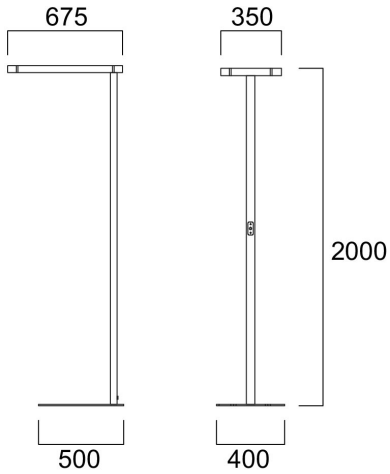

Technical drawings

Data table

GENERAL DATA

Product name

AREUM FLOOR 14KLM 4000K PIR WHITE