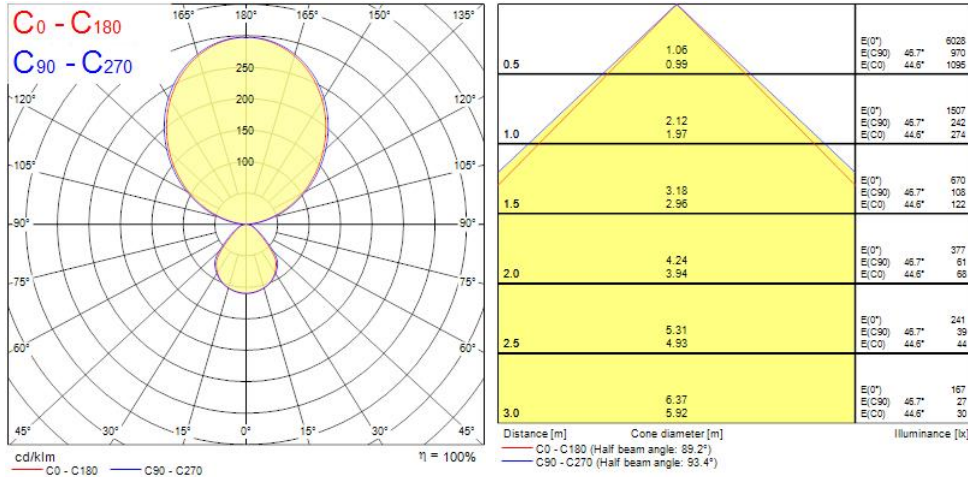

AREUM FLOOR 14KLM 4000K PIR WHITE 0042973

Photometry