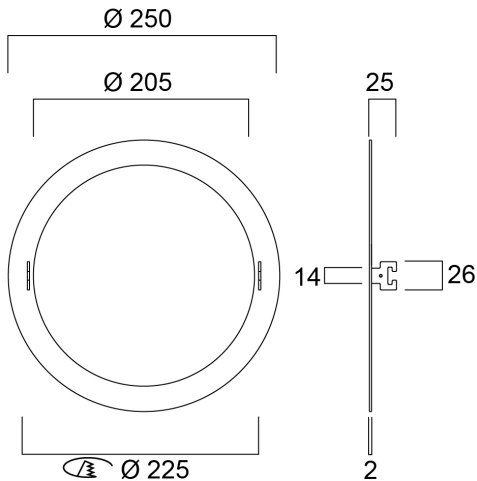

Features

- Adapting ring is suitable for the fixture of 205mm cut out. When put together, it can be used in a new cut out of 225mm. Outer ring of 250mm dia. RAL9010.

Product Overview

Product name	Adapting Ring RAL9010 205/225/250
Technology	Accessory
Mount	Ceiling recessed mounting
General application	Education, Hospitality, Office, Retail
ETIM Class	EC002557
E-number FI	4278414
Housing colour	RAL9010
IP rating	IP20
IK rating	IK02
Product EAN number	5410288304632
Warranty	3 years

Adapting Ring RAL9010 205/225/250 0030463

Technical drawings

Data table

GENERAL DATA

Product name	Adapting Ring RAL9010 205/225/250
Technology	Accessory
Type of accessory	Other
Mount	Ceiling recessed mounting
General application	Education, Hospitality, Office, Retail
ETIM Class	EC002557
E-number FI	4278414
Warranty	3 years

ELECTRICAL DATA

Control gear required	No
-----------------------	----

PHYSICAL DATA

Housing colour	RAL9010
IP rating	IP20

Adapting Ring RAL9010 205/225/250 0030463

IK rating	IK02
Weight (kg)	0.274

PACKAGING

Product EAN number	5410288304632
Packaging single length / height (cm)	26.0
Packaging single width (cm)	4.5
Packaging single depth (cm)	26.0
DUN14 (inner)	15410288304639
Units per outer package	20
Packaging outer length / height (cm)	53.5
Packaging outer width (cm)	24.5
Packaging outer depth (cm)	53.5