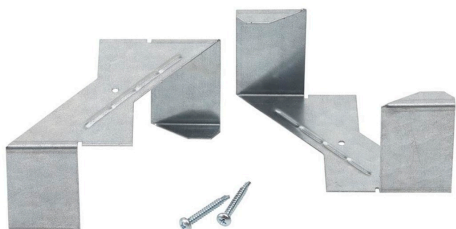

Concord

OPTIX LINEAR RECESSED ACCESSORY BRACKET 21-40MM X5 2021720

Features

- Mounting bracket for Optix Linear Recessed range. Suitable for ceiling thickness 21-40mm. Contains 5 pairs of brackets suitable for fixing 5 luminaires. Necessary screws are included in the pack.

Product Overview

Product name	OPTIX LINEAR RECESSED ACCESSORY BRACKET 21-40MM X5
Technology	Accessory
Housing	Steel
General application	Education, Office
ETIM Class	EC002557
Housing colour	Silver
Product EAN number	5025768217205
Warranty	5 years