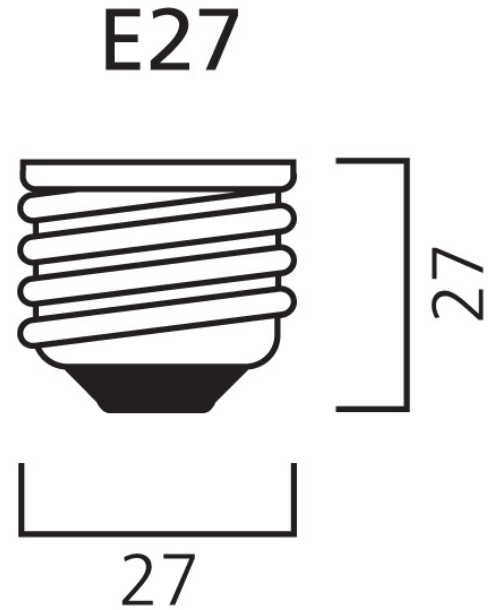

Product Overview

Product name	ToLEDo Ball V7 470LM 865 E27 SL
Technology	LED
Watt (Rated) (W)	4.5
Cap/Base	E27
Fixture rating	Open
General application	Hospitality, Residential & Consumer
ETIM Class	EC001959
E-number FI	4741014
Correlated colour temperature (k)	6500
Light colour	Daylight
CRI (Ra)	80
Colour Variation Initial (SDCM)	6
Photobiological Risk Group	RG0
Wattage (W)	4.5
Power consumption (W)	4.5
Dimmable	No
Average life (Nominal) (h)	15000
Product EAN number	5410288296289

ToLEDo Ball V7 470LM 865 E27 SL 0029628

Warranty	3 years
Useful luminous flux (#use)	470

Technical drawings

Data table

GENERAL DATA

Product name	ToLEDo Ball V7 470LM 865 E27 SL
Technology	LED
Watt (Rated) (W)	4.5
Cap/Base	E27
Fixture rating	Open
General application	Hospitality, Residential & Consumer
Operating temperature range (°C)	-20°C...+40°C
Performance ambient temperature Tq (°C)	25
ETIM Class	EC001959

PACKAGING

Product EAN number	5410288296289
Packaging single length / height (cm)	5.1
Packaging single width (cm)	5.1
Packaging single depth (cm)	9.5
DUN14 (inner)	15410288296286
Units per outer package	6
Packaging outer length / height (cm)	15.7
Packaging outer width (cm)	10.8
Packaging outer depth (cm)	10.5