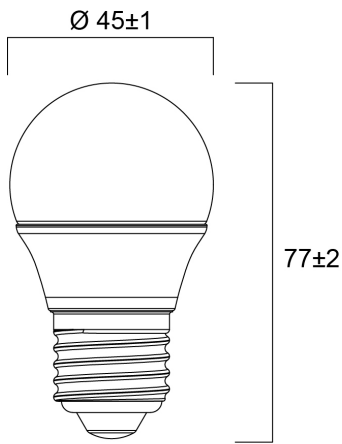

Product Overview

Product name	ToLEDo Ball V7 470LM 865 E27 SL
Technology	LED
Watt (Rated) (W)	4.5
Cap/Base	E27
Fixture rating	Open
General application	Hospitality, Residential & Consumer
ETIM Class	EC001959
E-number FI	4741014
Correlated colour temperature (k)	6500
Light colour	Daylight
CRI (Ra)	80
Colour Variation Initial (SDCM)	6
Photobiological Risk Group	RG0
Wattage (W)	4.5
Power consumption (W)	4.5
Dimmable	No
Average life (Nominal) (h)	15000
Product EAN number	5410288296289

ToLEDo Ball V7 470LM 865 E27 SL 0029628

Warranty	3 years
Useful luminous flux (#use)	470

Technical drawings

Data table

GENERAL DATA

Product name	ToLEDo Ball V7 470LM 865 E27 SL
Technology	LED
Watt (Rated) (W)	4.5
Cap/Base	E27
Fixture rating	Open
General application	Hospitality, Residential & Consumer
Operating temperature range (°C)	-20°C...+40°C
Performance ambient temperature Tq (°C)	25
ETIM Class	EC001959

PACKAGING

Product EAN number	5410288296289
Packaging single length / height (cm)	5.1
Packaging single width (cm)	5.1
Packaging single depth (cm)	9.5
DUN14 (inner)	15410288296286
Units per outer package	6
Packaging outer length / height (cm)	15.7
Packaging outer width (cm)	10.8
Packaging outer depth (cm)	10.5