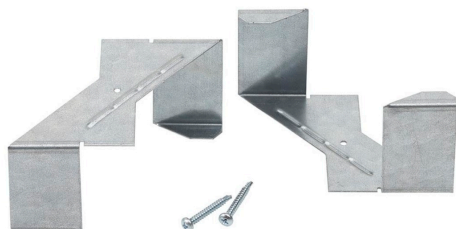

## OPTIX LINEAR RECESSED ACCESSORY BRACKET 21-40MM X1 2021719

### Features

- Mounting bracket for Optix Linear Recessed range. Suitable for ceiling thickness 21-40mm. Contains one pair of brackets suitable for fixing one luminaire. Necessary screws are included in the pack.

### Product Overview

<b>Product name</b>	OPTIX LINEAR RECESSED ACCESSORY BRACKET 21-40MM X1
<b>Technology</b>	Accessory
<b>Housing</b>	Steel
<b>General application</b>	Education, Office
<b>ETIM Class</b>	EC002557
<b>Housing colour</b>	Silver
<b>Product EAN number</b>	5025768217199
<b>Warranty</b>	5 years