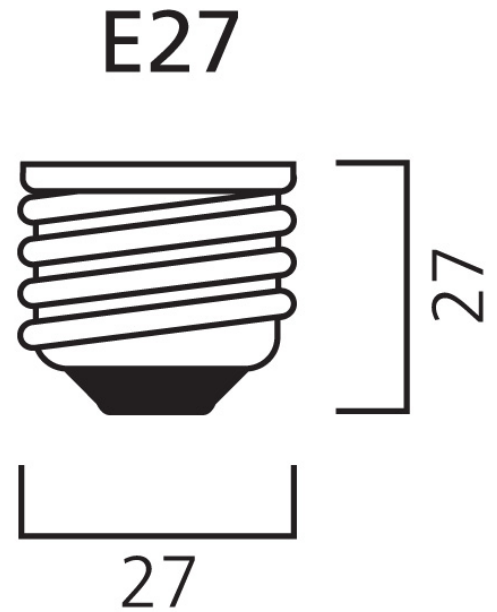

Product Overview

Product name	ToLEDo RT Ball V5 ST 806LM 827 E27 SL
Technology	LED
Watt (Rated) (W)	6
Cap/Base	E27
Fixture rating	Open
General application	Hospitality, Residential & Consumer
ETIM Class	EC001959
E-number FI	4740956
Correlated colour temperature (k)	2700
Light colour	Homelight
CRI (Ra)	80
Colour Variation Initial (SDCM)	6
Photobiological Risk Group	RG1
Wattage (W)	6
Power consumption (W)	6
Dimmable	No
Average life (Nominal) (h)	15000
Product EAN number	5410288295398

ToLEDo RT Ball V5 ST 806LM 827 E27 SL 0029539

Warranty	3 years
Useful luminous flux (#use)	806

Technical drawings

Data table

GENERAL DATA

Product name	ToLEDo RT Ball V5 ST 806LM 827 E27 SL
Technology	LED
Watt (Rated) (W)	6
Cap/Base	E27
Fixture rating	Open
General application	Hospitality, Residential & Consumer
Operating temperature range (°C)	-20°C...+40°C
Performance ambient temperature Tq (°C)	25
ETIM Class	EC001959

PACKAGING

Product EAN number	5410288295398
Packaging single length / height (cm)	5.0
Packaging single width (cm)	5.0
Packaging single depth (cm)	9.5
DUN14 (inner)	15410288295395
Units per outer package	6
Packaging outer length / height (cm)	15.8
Packaging outer width (cm)	10.7
Packaging outer depth (cm)	10.5