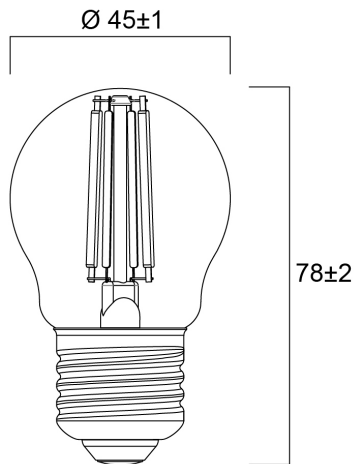

Product Overview

Product name	ToLEDo RT Ball V5 ST 806LM 827 E27 SL
Technology	LED
Watt (Rated) (W)	6
Cap/Base	E27
Fixture rating	Open
General application	Hospitality, Residential & Consumer
ETIM Class	EC001959
E-number FI	4740956
Correlated colour temperature (k)	2700
Light colour	Homelight
CRI (Ra)	80
Colour Variation Initial (SDCM)	6
Photobiological Risk Group	RG1
Wattage (W)	6
Power consumption (W)	6
Dimmable	No
Average life (Nominal) (h)	15000
Product EAN number	5410288295398

ToLEDo RT Ball V5 ST 806LM 827 E27 SL 0029539

Warranty	3 years
Useful luminous flux (#use)	806

Technical drawings

Data table

GENERAL DATA

Product name	ToLEDo RT Ball V5 ST 806LM 827 E27 SL
Technology	LED
Watt (Rated) (W)	6
Cap/Base	E27
Fixture rating	Open
General application	Hospitality, Residential & Consumer
Operating temperature range (°C)	-20°C...+40°C
Performance ambient temperature Tq (°C)	25
ETIM Class	EC001959

LIFETIME DATA

Lifespan L70 B50	15000
Average life (Nominal) (h)	15000

ToLEDo RT Ball V5 ST 806LM 827 E27 SL 0029539

Average life (Rated) (h)	15000
--------------------------	-------

PHYSICAL DATA

Nominal Product Length (mm)	78
Nominal Product Diameter (mm)	45
Weight (kg)	0.014

PACKAGING

Product EAN number	5410288295398
Packaging single length / height (cm)	5.0
Packaging single width (cm)	5.0
Packaging single depth (cm)	9.5
DUN14 (inner)	15410288295395
Units per outer package	6
Packaging outer length / height (cm)	15.8
Packaging outer width (cm)	10.7
Packaging outer depth (cm)	10.5