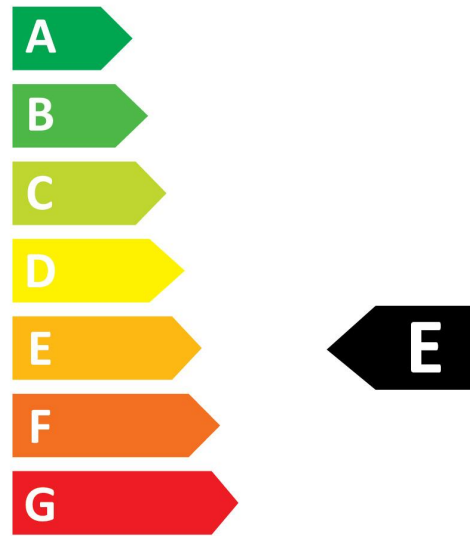

ToLEDo RT Ball V5 ST 806LM 827 E27 SL 0029539

E-number FI	4740956
Warranty	3 years

OPTICAL DATA

Useful luminous flux (#use)	806
Luminous flux (Rated) (lm)	806
Correlated colour temperature (k)	2700
Light colour	Homelight
CRI (Ra)	80
Colour Variation Initial (SDCM)	6
Photobiological Risk Group	RG1
Lumen maintenance at end of nominal life (%)	70

SYLVANIA

ToLEDo RT Ball V5 ST 806LM 827 E27 SL
0029539

Energy label

0029539

6
kWh/1000h

2019/2015

0029539

6
kWh/1000h