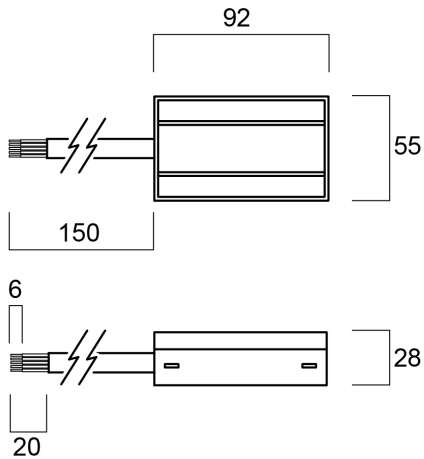

LOOP-IN LOOP-OUT WIRING BOX 5-WAY ACCESSORY 0079402

Features

- Loop In - Loop Out 5-way wiring box

Product Overview

Product name	LOOP-IN LOOP-OUT WIRING BOX 5-WAY ACCESSORY
Technology	Accessory
Environment	Indoor
General application	Retail
ETIM Class	EC002556
Housing colour	Black
Product EAN number	5410288794020
Warranty	3 years

LOOP-IN LOOP-OUT WIRING BOX 5-WAY ACCESSORY 0079402

Technical drawings

Data table

GENERAL DATA

Product name	LOOP-IN LOOP-OUT WIRING BOX 5-WAY ACCESSORY
Technology	Accessory
Environment	Indoor
General application	Retail
ETIM Class	EC002556
Warranty	3 years

ELECTRICAL DATA

Control gear required	No
-----------------------	----

PHYSICAL DATA

Housing colour	Black
Nominal Product Length (mm)	92
Nominal Product Width (mm)	55

LOOP-IN LOOP-OUT WIRING BOX 5-WAY ACCESSORY 0079402

Nominal Product Height (mm)	28
Weight (kg)	0.072

PACKAGING

Product EAN number	5410288794020
Packaging single length / height (cm)	7.2
Packaging single width (cm)	5.5
Packaging single depth (cm)	2.8
DUN14 (inner)	15410288794027
Units per outer package	120
Packaging outer length / height (cm)	67.0
Packaging outer width (cm)	58.0
Packaging outer depth (cm)	35.0