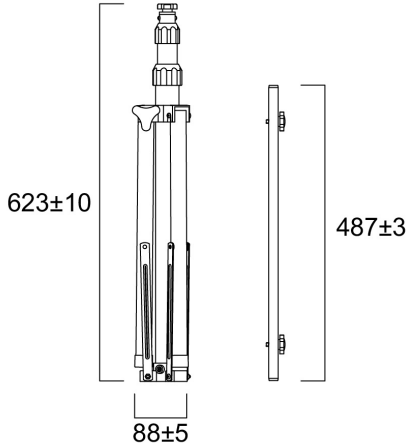

Features

- Strong and sturdy construction
- High quality finish
- Housing colour: Black and Yellow
- Construction material: Metal
- Single or dual mounting options
- Flexible height adjustment
- Compatible with SylWork Flood and SylFlood ranges
- Space-saving design – Can be folded up and stowed away

Product Overview

Product name	SylWork Tripod
Technology	LED
General application	Residential & Consumer
ETIM Class	N/A
E-number FI	4357147
Product EAN number	5410288900056
Warranty	3 years

Technical drawings

PHYSICAL DATA

Weight (kg)	2.16
-------------	------

PACKAGING

SylWork Tripod 0090005

Product EAN number	5410288900056
Packaging single width (cm)	12.0
Packaging single depth (cm)	12.0
DUN14 (inner)	15410288900053
Packaging outer length / height (cm)	67.0