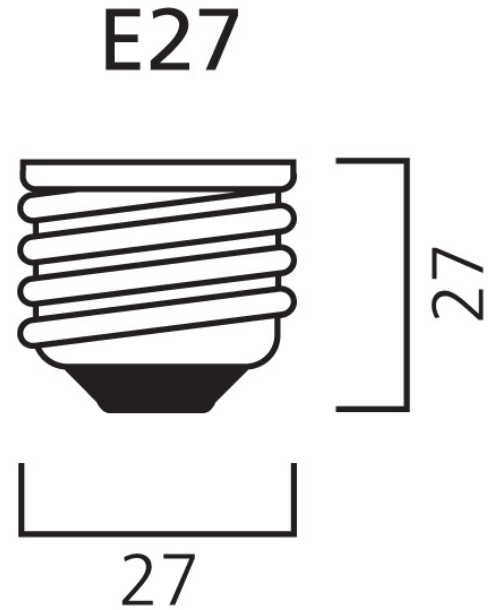

Product Overview

Product name	ToLEDo RT GLS V5 CL 470LM 827 E27 SL
Technology	LED
Watt (Rated) (W)	4.5
Cap/Base	E27
Fixture rating	Open
General application	Hospitality, Residential & Consumer
ETIM Class	EC001959
E-number FI	4740906
Correlated colour temperature (k)	2700
Light colour	Homelight
CRI (Ra)	80
Colour Variation Initial (SDCM)	6
Photobiological Risk Group	RG1
Wattage (W)	4.5
Power consumption (W)	4.5
Dimmable	No
Average life (Nominal) (h)	15000
Product EAN number	5410288293233

ToLEDo RT GLS V5 CL 470LM 827 E27 SL 0029323

Warranty	3 years
Useful luminous flux (#use)	470

Technical drawings

Data table

GENERAL DATA

Product name	ToLEDo RT GLS V5 CL 470LM 827 E27 SL
Technology	LED
Watt (Rated) (W)	4.5
Cap/Base	E27
Fixture rating	Open
General application	Hospitality, Residential & Consumer
Operating temperature range (°C)	-20°C...+40°C
Performance ambient temperature Tq (°C)	25
ETIM Class	EC001959

PACKAGING

Product EAN number	5410288293233
Packaging single length / height (cm)	6.6
Packaging single width (cm)	6.6
Packaging single depth (cm)	12.0
DUN14 (inner)	15410288293230
Units per outer package	6
Packaging outer length / height (cm)	20.6
Packaging outer width (cm)	14.0
Packaging outer depth (cm)	13.0