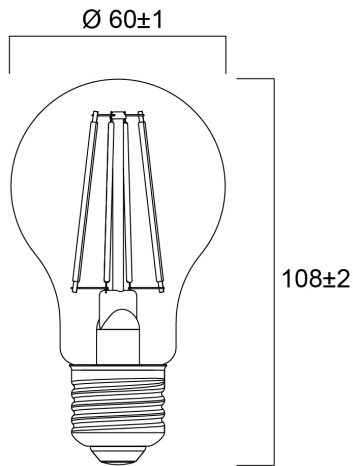

Product Overview

Product name	ToLEDo RT GLS V5 CL 470LM 827 E27 SL
Technology	LED
Watt (Rated) (W)	4.5
Cap/Base	E27
Fixture rating	Open
General application	Hospitality, Residential & Consumer
ETIM Class	EC001959
E-number FI	4740906
Correlated colour temperature (k)	2700
Light colour	Homelight
CRI (Ra)	80
Colour Variation Initial (SDCM)	6
Photobiological Risk Group	RG1
Wattage (W)	4.5
Power consumption (W)	4.5
Dimmable	No
Average life (Nominal) (h)	15000
Product EAN number	5410288293233

ToLEDo RT GLS V5 CL 470LM 827 E27 SL 0029323

Warranty	3 years
Useful luminous flux (#use)	470

Technical drawings

Data table

GENERAL DATA

Product name	ToLEDo RT GLS V5 CL 470LM 827 E27 SL
Technology	LED
Watt (Rated) (W)	4.5
Cap/Base	E27
Fixture rating	Open
General application	Hospitality, Residential & Consumer
Operating temperature range (°C)	-20°C...+40°C
Performance ambient temperature Tq (°C)	25
ETIM Class	EC001959

PACKAGING

Product EAN number	5410288293233
Packaging single length / height (cm)	6.6
Packaging single width (cm)	6.6
Packaging single depth (cm)	12.0
DUN14 (inner)	15410288293230
Units per outer package	6
Packaging outer length / height (cm)	20.6
Packaging outer width (cm)	14.0
Packaging outer depth (cm)	13.0