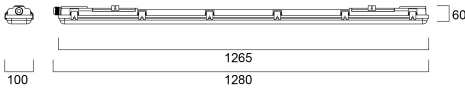

START WATERPROOF 1200 HOUSING 2X 0047194

IK rating	IK08
Product EAN number	5410288471945
Warranty	5 years
Dimming method	N/A

Technical drawings

Data table

GENERAL DATA

Product name	START WATERPROOF 1200 HOUSING 2X
Technology	LED
Cap/Base	2G13
Housing	PC Polycarbonate
Mount	Wall surface mounted
General application	Logistics & Industry
Operating temperature range (°C)	-20°C...+40°C
ETIM Class	EC002892
E-number FI	4357156
Warranty	5 years

OPTICAL DATA

Fixture luminous flux (lm)	1
Luminaire efficacy (lm/W)	1
Light colour	N/A
Colour Variation Initial (SDCM)	N/A
Distribution type	Symmetric