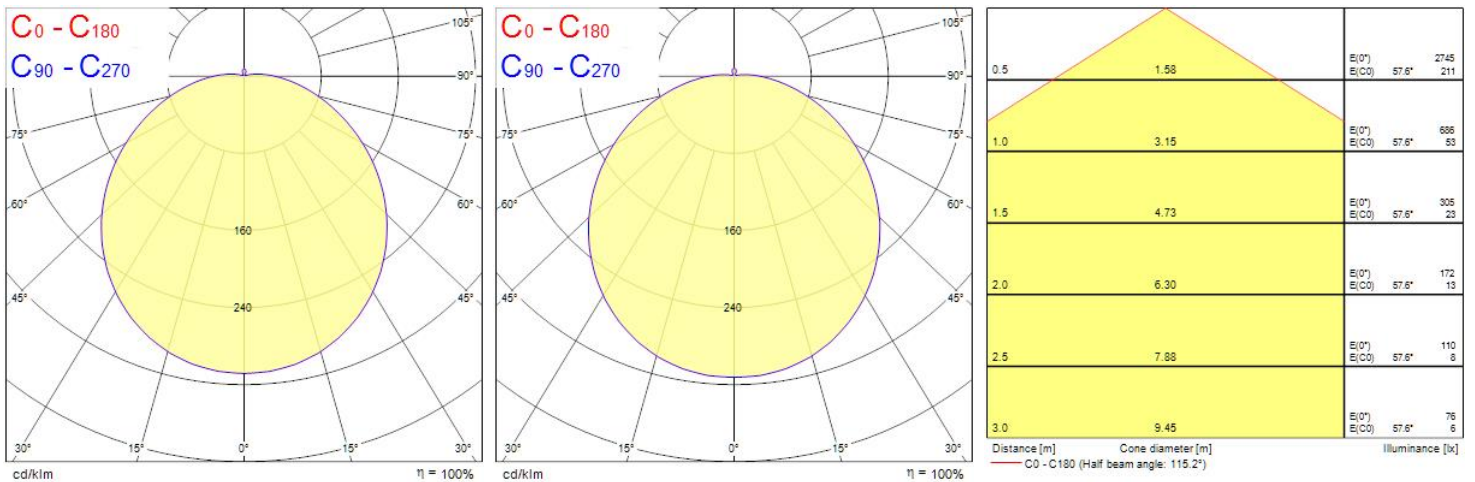

GIOTTO 335 3000K RECESSED EMERGENCY 3034815

Total power consumption (W)	21.6
Electrical protection	Class I
Control gear type	LED driver constant current
Control gear mounting	Integrated
Dimmable	No
LED Flickering Rate	Ultra low (5% or less)
Housing colour	White
IP rating	IP44
IK rating	IK10
Product EAN number	8711971348153
Warranty	5 years
Dimming method	N/A
Colour Code	830

Photometry