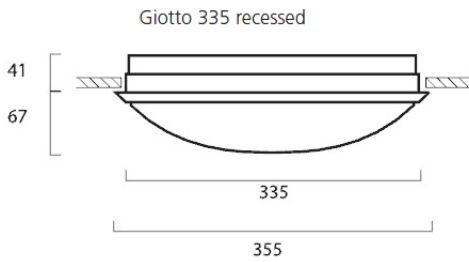

Photometry

GIOTTO 335 3000K RECESSED EMERGENCY 3034815

0.5	1.59	E(0°) E(C0)	57.8°	180 14
1.0	3.18	E(0°) E(C0)	57.8°	45 3
1.5	4.76	E(0°) E(C0)	57.8°	20 2
2.0	6.35	E(0°) E(C0)	57.8°	11 1
2.5	7.94	E(0°) E(C0)	57.8°	7 1
3.0	9.53	E(0°) E(C0)	57.8°	5 0

Distance [m] Cone diameter [m] Illuminance [lx]
 — C0 - C180 (Half beam angle: 115.6°)

Technical drawings

Data table

GENERAL DATA

Product name	GIOTTO 335 3000K RECESSED EMERGENCY
Technology	LED
Cap/Base	N/A
Housing	PC Polycarbonate
Mount	Ceiling recessed mounting
Environment	Indoor
General application	Hospitality, Logistics & Industry
Operating temperature range (°C)	1°C...+25°C