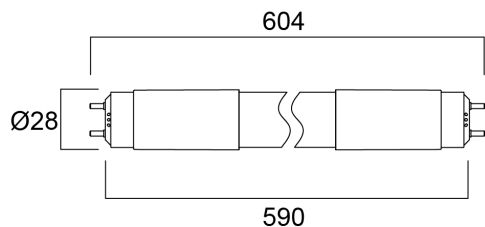

# ToLED<sub>o</sub> NEOS T8 CCG L600 900LM 840 30K RL

Item No: 0030230

**SYLVANIA**

Energy efficient and affordable LED T8 solution to replace conventional fluorescent T8 lamps Omni-directional uniform light distribution thanks to glass tube construction design, same as traditional fluorescent T8 tubes Lumen output - 900lm High lumen efficacy - 136 lm/W Switching cycles - 200,000X Average rated life 30,000 hours Lamp length - 600mm Wide beam angle Suitable for general illumination in offices, supermarkets, department stores, parking lots Suitable for operation with electromagnetic gears/CCG and direct mains operation (220-240V) 3-Year warranty

### Dimensions (mm)

## Physical data

IP rating	IP20
Nominal Product Length (mm)	589
Nominal Product Diameter (mm)	28
Weight (kg)	0.12

## Packaging

Product EAN number	5410288302300
Packaging single length / height (cm)	62.0
Packaging single width (cm)	2.8
Packaging single depth (cm)	2.8
DUN14 (inner)	15410288302307
Units per outer package	10
Packaging outer length / height (cm)	68.0
Packaging outer width (cm)	15.5
Packaging outer depth (cm)	8.5