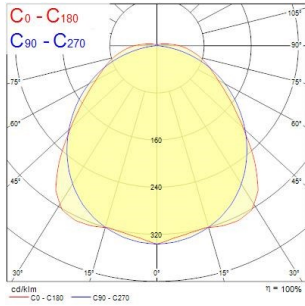

PHOTOMETRY

Resisto Standard Efficacy

Resisto 1500 IP66 8500lm 840
0010245

Distance [m]	Cone diameter [m]	E0°	E(C90)	E(C180)	E(C270)	Illuminance [lx]
0.5	1.21 1.24	11448	5537	1152	1421	
1.0	2.73 2.48	2881	5337	295	355	
1.5	4.10 3.72	1272	5337	121	158	
2.0	5.47 4.96	718	5337	74	98	
2.5	6.83 6.20	458	5337	47	67	
3.0	8.20 7.44	315	5337	33	52	

Distance [m] Cone diameter [m] Illuminance [lx]
 — C0 - C180 (Half beam angle: 180.0°)
 — C90 - C270 (Half beam angle: 107.8°)

TECHNICAL DRAWINGS