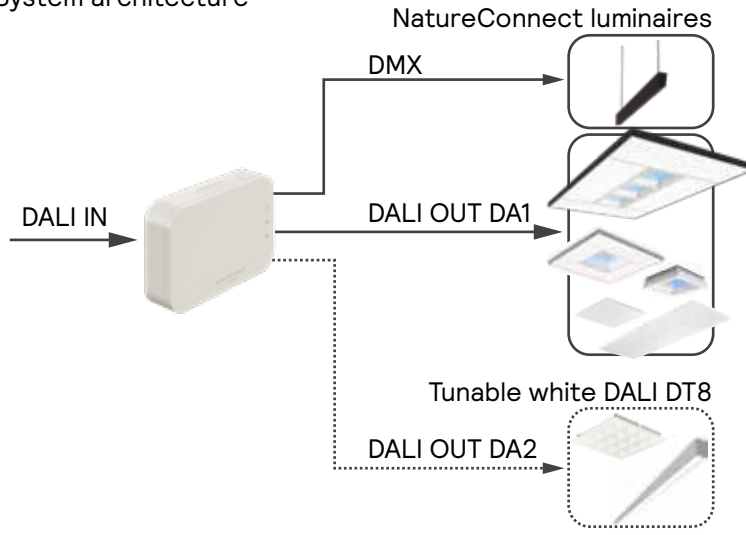

Signify  
NatureConnect

NatureConnect link  
LP912P NC2 CONTENT GENERATOR

	Power	Current	Dimensions LxWxH	
NatureConnect link	15 W	0.525 A	162x110x37 mm	0.5 kg

## System architecture