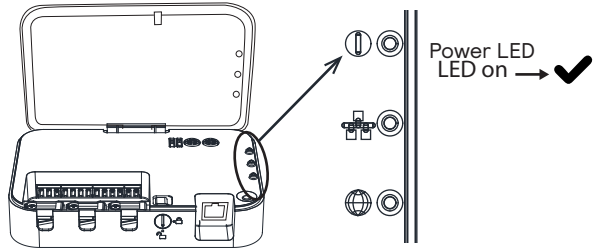

Connect to power

6

Test the connection with the luminaires by pressing the service button

1. 1 Press the "service" button to start the test

1. 2 Check luminaires

1. 3 Press the "service" button to finish the test

7

Close the cover

8