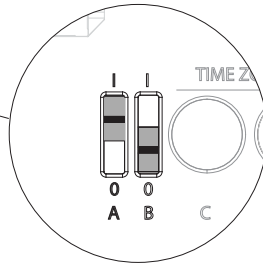

Set dip switch for Interact

Interact (D4i sensors)

4a

Set dip switch for DALI

DALI controls

4b

Set dip switch for 0-10 V

for 0-10 V

4c