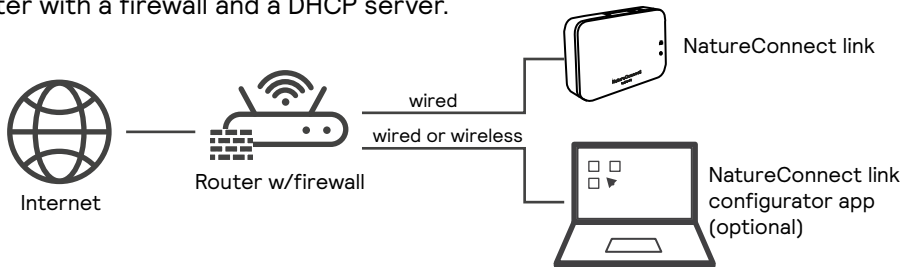

Network connectivity

(only needed for firmware updates and advanced settings changes)

- (Temporary) Network connection with a router

To connect a NatureConnect link to the internet and/or a computer you need a router with a firewall and a DHCP server.

! Do not connect the NatureConnect link to the internet or other networks without a firewall.