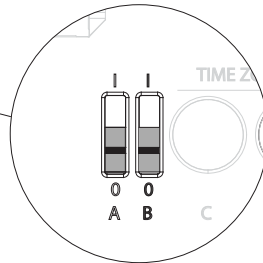

DALI controls