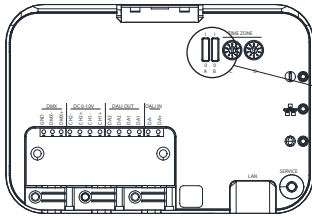

Set dip switch for Interact