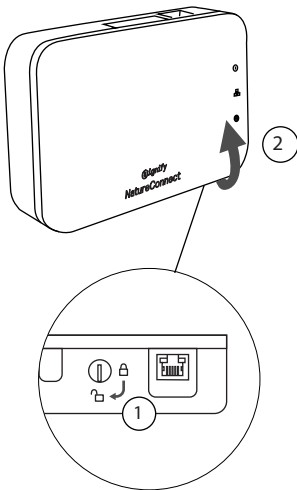

System architecture

Open the cover

2

Wiring

	DMX		DC 0-10V				DALI OUT			DALI IN			
	GND	DMX-	DMX+	CH2-	CH2+	CH1-	CH1+	DA2-	DA2+	DA1-	DA1+	DA-	DA+
	○	○	○	○	○	○	○	○	○	○	○	○	○

Interface	Description	Max output
DMX	NatureConnect Lightscape	30 mA 5 Vdc
DC 0-10V CH1	Brightness	150 uA 10 V
DC 0-10V CH2	Scenes	150 uA 10 V
DALI_OUT DA2	TW luminaires	250 mA 20.5 V
DALI_OUT DA1	NatureConnect DALI luminaires	250 mA 20.5 V
DALI_IN	control system	60 mA 20.5 V

3