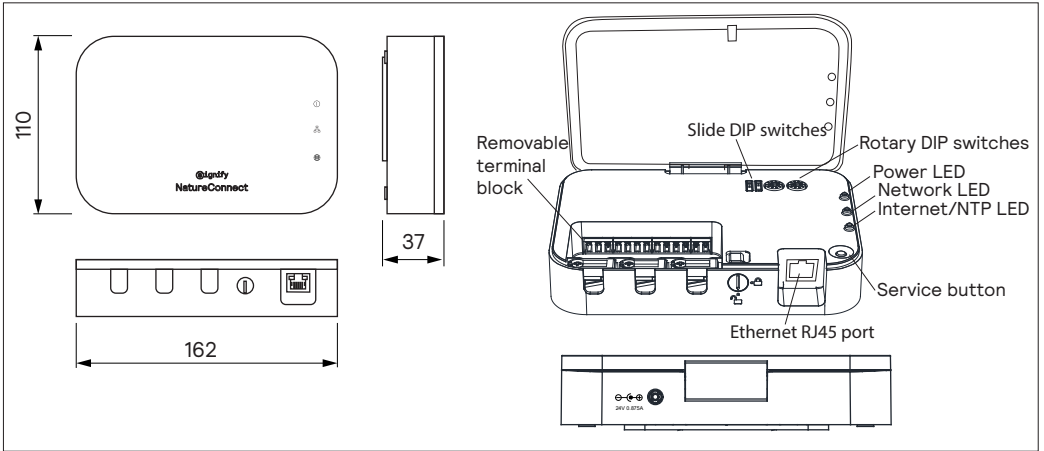

Signify  
NatureConnect

NatureConnect link  
LP912P NC2 CONTENT GENERATOR

	Power	Current	Dimensions LxWxH	
NatureConnect link	15 W	0.525 A	162x110x37 mm	0.5 kg

## System architecture