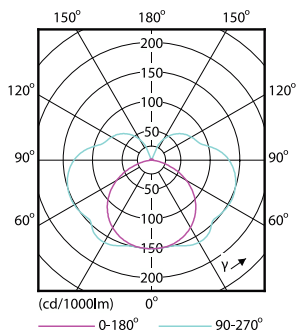

CorePro LED linear MV

Fotometrische gegevens

Light Distribution Diagram - CorePro R7S 118mm 14-100W 830 D