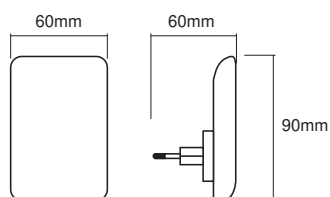

### Photometrical data

Luminous flux	5 lm
Luminous efficacy	18 lm/W
Color temperature	3000 K
Light color (designation)	Warm White
Color rendering index Ra	> 80

### Dimensions & Weight

Length	60.00 mm
Width	60.00 mm
Height	90.00 mm
Product weight	46.00 g