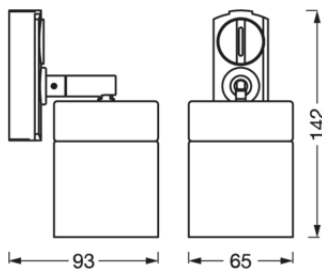

TECHNICAL DATA

Electrical data

Nominal voltage	220...240 V
Mains frequency	50...60 Hz
Protection class	II

Photometrical data

Flickering metric (Pst LM)	-
----------------------------	---

Dimensions & Weight

Length	142.00 mm
Width	65.00 mm
Height	93.00 mm
Product weight	170.00 g

Materials & Colors

Product color	White Gold
Housing color	White Gold
Body material	Steel
Mercury content	0.0 mg

Application & Mounting

LOGISTICAL DATA

Product code	Packaging unit (Pieces/Unit)	Dimensions (length x width x height)	Gross weight	Volume
4058075756687	Folding box 1	82 mm x 82 mm x 163 mm	209.00 g	1.10 dm ³
4058075756694	Shipping box 24	347 mm x 265 mm x 350 mm	5515.00 g	32.18 dm ³
4099854114267	Shipping box 4	172 mm x 172 mm x 172 mm	914.00 g	5.09 dm ³