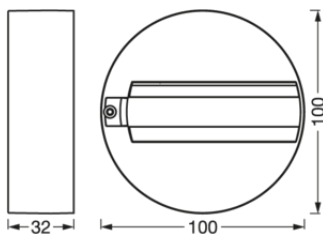

- Timeless elegant design
- Made of solid aluminum with high-quality appearance

Product features

- Customisable modular tracklight system

TECHNICAL DATA

Electrical data

Nominal voltage	220...240 V
Mains frequency	50/60 Hz
Protection class	I

Dimensions & Weight

Diameter	100 mm
Height	32,0 mm
Product weight	90.00 g

Materials & Colors

Product color	Black
Body material	Polycarbonate (PC)

Application & Mounting

Ambient temperature range	-20...+40 °C
Type of connection	Terminal, 2-pin
Type of protection	IP20
Mounting type	Surface
Mounting location	All surfaces

Certificates & Standards

Standards	CE / UKCA
Ball shot safe	No

DOWNLOAD DATA

Documents and certificates

User instruction

Declarations Of Conformity CE

LOGISTICAL DATA

Product code	Packaging unit (Pieces/Unit)	Dimensions (length x width x height)	Gross weight	Volume
4058075764200	BAG 1	35 mm x 120 mm x 170 mm	97.00 g	0.71 dm ³
4058075764217	Shipping box 25	377 mm x 202 mm x 215 mm	2765.00 g	16.37 dm ³
4099854114120	Shipping box 8	290 mm x 130 mm x 110 mm	923.00 g	4.15 dm ³