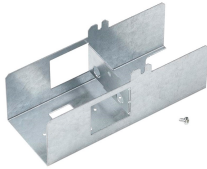

## Optix Linear Recessed Accessories

### OPTIX LINEAR RECESSED ACCESSORY U SHAPE JOINER KIT

2021725

#### Product features

- Mounting accessory for Optix Linear Recessed range to align adjacent luminaires in a straight line. Use this kit to make sure the luminaires are perfectly aligned in a light line. Kit contains all necessary screws.