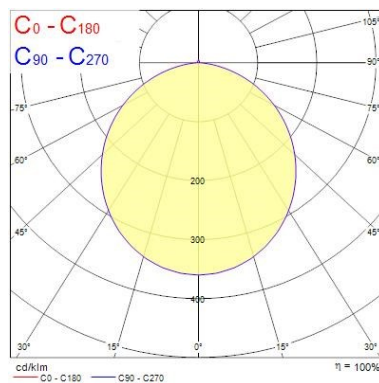

Colossal 600 OPAL

COLOSSAL 600mm 940 OPAL DIR+HAL WHITE

2071221

Product features

- 600mm diameter circular architectural luminaire, can be surface mounted or suspended. Powder coated aluminium housing (RAL9016) with polycarbonate opal diffuser. Direct/indirect (halo) light distribution, 4635lm luminous flux, 40.6W system power, 114lm/W luminaire efficacy. Constant current driver. Colour rendering index Ra >90, 4000K Neutral White LED, chromaticity tolerance of 3-step MacAdam ellipse. IP40, IK03. 450mA drive current. Electrical protection Class I, 220-240V. Reported lifetime 66k hours L90B10.

Optical data

Fixture luminous flux (lm)	4635
Luminous flux (lm)	4635
Luminaire efficacy (lm/W)	114
Colour temperature (K)	4000
Colour Code	940
Light colour	Neutral White
CRI (Ra)	90
Colour Variation Initial (SDCM)	SDCM3
Distribution type	Symmetric
Glare control	< 22
Photobiological Risk Group	RG0

Safety data

Optimal operating condition (°C)	10-25
----------------------------------	-------

PHOTOMETRY

Distance [m]	Cone diameter [m]	E ₀ ^(0°) E ₁₀ ^(10°) E ₃₀ ^(30°) E ₄₅ ^(45°) E ₆₀ ^(60°) E ₇₅ ^(75°) E ₉₀ ^(90°)	Illuminance [lx]
0.5	1.41	84.7°	6675 645
1.0	2.82	84.7°	1669 161
1.5	4.24	84.7°	742 72
2.0	5.65	84.7°	417 42
2.5	7.06	84.7°	267 26
3.0	8.47	84.7°	185 18

Distance [m] Cone diameter [m] Illuminance [lx]

— C0 - C180 (Half beam angle: 109.4°)

Colossal 600 OPAL

COLOSSAL 600mm 940 OPAL DIR+HAL WHITE

2071221

TECHNICAL DRAWINGS