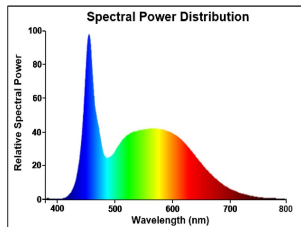

TOLEDO BALL

ToLEDo Ball V7 470LM 865 E27 SL

0029628