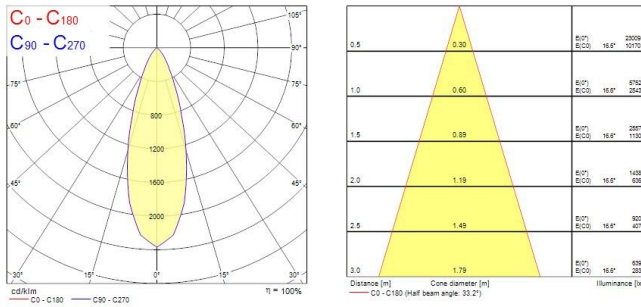

Beacon LED XL Accent

BEACON XL ACCENT 97CRI 3K MEDIUM BEAM L3 ON-BOARD DIM WHITE
2059571

PHOTOMETRY

TECHNICAL DRAWINGS