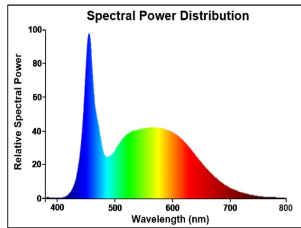

ToLEDo Retro Candle Dimmable

ToLEDo RT Candle V5 ST DIM 470LM 865 E14 SL

0029369

Product EAN number

5410288293691

PHOTOMETRY