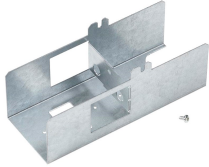

Optix Linear Recessed Accessories

OPTIX LINEAR RECESSED ACCESSORY U SHAPE JOINER KIT

2021725

Product features

- Mounting accessory for Optix Linear Recessed range to align adjacent luminaires in a straight line. Use this kit to make sure the luminaires are perfectly aligned in a light line. Kit contains all necessary screws.

PRODUCT OVERVIEW

Product name	OPTIX LINEAR RECESSED ACCESSORY U SHAPE JOINER KIT
Technology	Accessory
Housing	Steel
General application	Education, Office
ETIM Class	EC002557
Warranty	5 years
Housing colour	Silver
Product EAN number	5025768217250