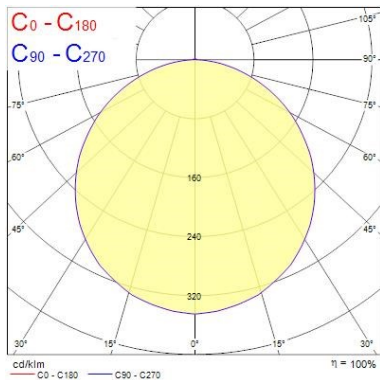

Optical data

Fixture luminous flux (lm)	3200
Luminaire efficacy (lm/W)	89
Colour temperature (K)	3000
Light colour	Warm White
CRI (Ra)	80
Colour Variation Initial (SDCM)	SDCM6
Beam Angle (°)	112
Distribution type	Symmetric
Glare control	< 22
Photobiological Risk Group	RG0

Lifetime data

Lifespan L70 B50	100000
Lifespan L80 B20	71000

START eco Panel 600x600

START eco Panel 600x600 3200Lm 830
0047669

Physical data

Housing colour	RAL 9003 - Signal white
IP rating	IP40/20
IK rating	IK02
Diffuser material	Other
Nominal Product Length (mm)	595
Nominal Product Width (mm)	595
Nominal Product Height (mm)	34
Weight (kg)	1.538

Safety data

Optimal operating condition (°C)	-10-45
----------------------------------	--------

PHOTOMETRY

Distance [m]	Cone diameter [m]	Beam angle [°]	Beam angle [°]	Illuminance [lx]
0.5	1.48	112.0°	56.0°	4347 351
1.0	2.97	112.0°	56.0°	1087 95
1.5	4.45	112.0°	56.0°	483 42
2.0	5.93	112.0°	56.0°	272 24
2.5	7.41	112.0°	56.0°	174 15
3.0	8.90	112.0°	56.0°	121 11

Distance [m]
Cone diameter [m]
C0 - C180 (Half beam angle: 112.0°)
Illuminance [lx]

TECHNICAL DRAWINGS

START eco Panel 600x600

START eco Panel 600x600 3200Lm 830

0047669