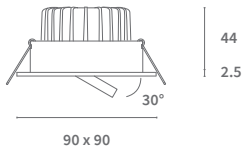

Smooth 8.4W 3000K

H [m]	Beam [lux]	Beam [Ø cm]	Field [Ø cm]
1	919	68	128
2	230	137	257
3	102	205	385
4	58	273	513
5	37	341	642

Beam (50%) Angle: 38° Field (10%) Angle: 65°

PRODUCT LIST

Article No.	Product Name	Color	LED Lumen	CCT	CRI	LED Power	Reflector	Cutout size
2.11.3198 / 2.11.3199 ¹	Smooth Adjustable Square Deep Reflector	Aluminium	520lm	2700K	>90Ra	6W	38°	Ø 75mm
2.11.3201 / 2.11.3202 ¹	Smooth Adjustable Square Deep Reflector	Sandy White	520lm	2700K	>90Ra	6W	38°	Ø 75mm
2.11.3204 / 2.11.3205 ¹	Smooth Adjustable Square Deep Reflector	Aluminium	550lm	3000K	>90Ra	6W	38°	Ø 75mm
2.11.3207 / 2.11.3208 ¹	Smooth Adjustable Square Deep Reflector	Sandy White	550lm	3000K	>90Ra	6W	38°	Ø 75mm

¹Article No. with ¹ indicates dimmable driver is included.

Cutout Size
Adjustable
Ø 75mm

2-light Ceiling Frame
Cutout Size 80 x 155mm
(not included)

AVAILABLE BEAM ANGLES

Article No.	Description	Color
2.01.0720	2-light Ceiling Frame for Smooth 8.4W Spot Light	Aluminium
2.01.0721	2-light Ceiling Frame for Smooth 8.4W Spot Light	White
-----	For 2-light Smooth 8.4W Adjustable, please order 2 x single lights and 1 x 2-light Ceiling Frame.	