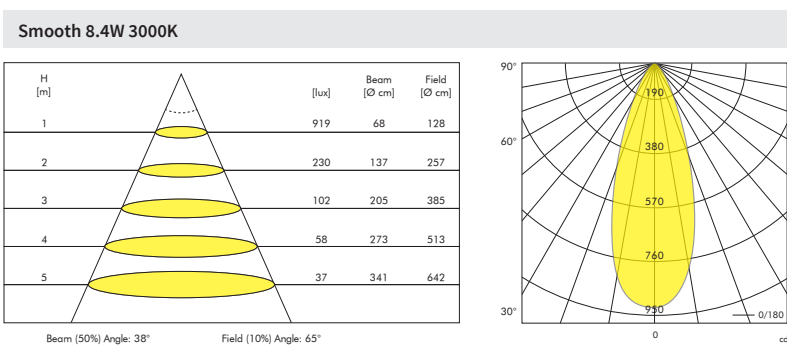

Smooth

Spot Light

Adjustable Square Deep

System Power	8.4W	
CRI	>90Ra	
CCT	2700K	3000K
LED Lumen	520lm	550lm
LED Efficacy	86lm/W	91lm/W
LOR	>70%	
Driver	Non-Dimmable or Dimmable Driver (included)	

PRODUCT LIST

Article No.	Product Name	Color	LED Lumen	CCT	CRI	LED Power	Reflector	Cutout size
2.11.3186 / 2.11.3187 ¹	Smooth Adjustable Square Deep Reflector	Aluminium	520lm	2700K	>90Ra	6W	38°	Ø 68mm
2.11.3289 / 2.11.3290 ¹	Smooth Adjustable Square Deep Reflector	Sandy White	520lm	2700K	>90Ra	6W	38°	Ø 68mm
2.11.3292 / 2.11.3293 ¹	Smooth Adjustable Square Deep Reflector	Aluminium	550lm	3000K	>90Ra	6W	38°	Ø 68mm
2.11.3295 / 2.11.3296 ¹	Smooth Adjustable Square Deep Reflector	Sandy White	550lm	3000K	>90Ra	6W	38°	Ø 68mm

Smooth 8.4W 3000K

H [m]	Beam [lux]	Beam [Ø cm]	Field [Ø cm]
1	919	68	128
2	230	137	257
3	102	205	385
4	58	273	513
5	37	341	642

Beam (50%) Angle: 38° Field (10%) Angle: 65°

PRODUCT LIST

Article No.	Product Name	Color	LED Lumen	CCT	CRI	LED Power	Reflector	Cutout size
2.11.3198 / 2.11.3199 ¹	Smooth Adjustable Square Deep Reflector	Aluminium	520lm	2700K	>90Ra	6W	38°	Ø 75mm
2.11.3201 / 2.11.3202 ¹	Smooth Adjustable Square Deep Reflector	Sandy White	520lm	2700K	>90Ra	6W	38°	Ø 75mm
2.11.3204 / 2.11.3205 ¹	Smooth Adjustable Square Deep Reflector	Aluminium	550lm	3000K	>90Ra	6W	38°	Ø 75mm
2.11.3207 / 2.11.3208 ¹	Smooth Adjustable Square Deep Reflector	Sandy White	550lm	3000K	>90Ra	6W	38°	Ø 75mm

¹Article No. with ¹ indicates dimmable driver is included.

Cutout Size
Adjustable
Ø 75mm

2-light Ceiling Frame
Cutout Size 80 x 155mm
(not included)

AVAILABLE BEAM ANGLES

Article No.	Description	Color
2.01.0720	2-light Ceiling Frame for Smooth 8.4W Spot Light	Aluminium
2.01.0721	2-light Ceiling Frame for Smooth 8.4W Spot Light	White
-----	For 2-light Smooth 8.4W Adjustable, please order 2 x single lights and 1 x 2-light Ceiling Frame.	