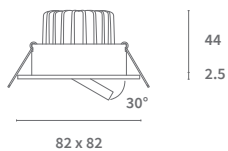

PRODUCT LIST

Article No.	Product Name	Color	LED Lumen	CCT	CRI	LED Power	Reflector	Cutout size
2.11.3186 / 2.11.3187¹	Smooth Adjustable Square Deep Reflector	Aluminium	520lm	2700K	>90Ra	6W	38°	Ø 68mm
2.11.3289 / 2.11.3290¹	Smooth Adjustable Square Deep Reflector	Sandy White	520lm	2700K	>90Ra	6W	38°	Ø 68mm
2.11.3292 / 2.11.3293¹	Smooth Adjustable Square Deep Reflector	Aluminium	550lm	3000K	>90Ra	6W	38°	Ø 68mm
2.11.3295 / 2.11.3296¹	Smooth Adjustable Square Deep Reflector	Sandy White	550lm	3000K	>90Ra	6W	38°	Ø 68mm

¹Article No. with ¹ indicates dimmable driver is included.

AVAILABLE DRIVERS

Article No.	Description
-----	DALI Dimmable driver
-----	1-10V Dimmable driver