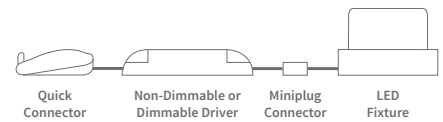

Smooth

Spot Light

Adjustable Square Deep

System Power	8.4W	
CRI	>90Ra	
CCT	2700K	3000K
LED Lumen	520lm	550lm
LED Efficacy	86lm/W	91lm/W
LOR	>70%	
Driver	Non-Dimmable or Dimmable Driver (included)	

PRODUCT LIST

Article No.	Product Name	Color	LED Lumen	CCT	CRI	LED Power	Reflector	Cutout size
2.11.3186 / 2.11.3187 ¹	Smooth Adjustable Square Deep Reflector	Aluminium	520lm	2700K	>90Ra	6W	38°	Ø 68mm
2.11.3289 / 2.11.3290 ¹	Smooth Adjustable Square Deep Reflector	Sandy White	520lm	2700K	>90Ra	6W	38°	Ø 68mm
2.11.3292 / 2.11.3293 ¹	Smooth Adjustable Square Deep Reflector	Aluminium	550lm	3000K	>90Ra	6W	38°	Ø 68mm
2.11.3295 / 2.11.3296 ¹	Smooth Adjustable Square Deep Reflector	Sandy White	550lm	3000K	>90Ra	6W	38°	Ø 68mm

Smooth 8.4W 3000K

H [m]	Beam [lux]	Beam [Ø cm]	Field [Ø cm]
1	919	68	128
2	230	137	257
3	102	205	385
4	58	273	513
5	37	341	642

Beam (50%) Angle: 38° Field (10%) Angle: 65°

PRODUCT LIST

Article No.	Product Name	Color	LED Lumen	CCT	CRI	LED Power	Reflector	Cutout size
2.11.3198 / 2.11.3199 ¹	Smooth Adjustable Square Deep Reflector	Aluminium	520lm	2700K	>90Ra	6W	38°	Ø 75mm
2.11.3201 / 2.11.3202 ¹	Smooth Adjustable Square Deep Reflector	Sandy White	520lm	2700K	>90Ra	6W	38°	Ø 75mm
2.11.3204 / 2.11.3205 ¹	Smooth Adjustable Square Deep Reflector	Aluminium	550lm	3000K	>90Ra	6W	38°	Ø 75mm
2.11.3207 / 2.11.3208 ¹	Smooth Adjustable Square Deep Reflector	Sandy White	550lm	3000K	>90Ra	6W	38°	Ø 75mm

¹Article No. with ¹ indicates dimmable driver is included.

Cutout Size
Adjustable
Ø 75mm

2-light Ceiling Frame
Cutout Size 80 x 155mm
(not included)

AVAILABLE BEAM ANGLES

Article No.	Description	Color
2.01.0720	2-light Ceiling Frame for Smooth 8.4W Spot Light	Aluminium
2.01.0721	2-light Ceiling Frame for Smooth 8.4W Spot Light	White
-----	For 2-light Smooth 8.4W Adjustable, please order 2 x single lights and 1 x 2-light Ceiling Frame.	