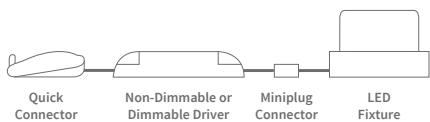

¹Article No. with ¹ indicates dimmable driver is included.

AVAILABLE DRIVERS

Article No.	Description
-----	DALI Dimmable driver
-----	1-10V Dimmable driver

Smooth

Spot Light

Adjustable Square Deep

System Power	8.4W	
CRI	>90Ra	
CCT	2700K	3000K
LED Lumen	520lm	550lm
LED Efficacy	84lm/W	89lm/W
LOR	>70%	
Driver	350mA Non-Dimmable or Dimmable Driver (included)	

Smooth 8.4W 3000K

H [m]	Beam [lux]	Beam [Ø cm]	Field [Ø cm]
1	919	68	128
2	230	137	257
3	102	205	385
4	58	273	513
5	37	341	642

Beam (50%) Angle: 38° Field (10%) Angle: 65°

PRODUCT LIST

Article No.	Product Name	Color	LED Lumen	CCT	CRI	LED Power	Reflector	Cutout size
2.11.3198 / 2.11.3199 ¹	Smooth Adjustable Square Deep Reflector	Aluminium	520lm	2700K	>90Ra	6W	38°	Ø 75mm
2.11.3201 / 2.11.3202 ¹	Smooth Adjustable Square Deep Reflector	Sandy White	520lm	2700K	>90Ra	6W	38°	Ø 75mm
2.11.3204 / 2.11.3205 ¹	Smooth Adjustable Square Deep Reflector	Aluminium	550lm	3000K	>90Ra	6W	38°	Ø 75mm
2.11.3207 / 2.11.3208 ¹	Smooth Adjustable Square Deep Reflector	Sandy White	550lm	3000K	>90Ra	6W	38°	Ø 75mm