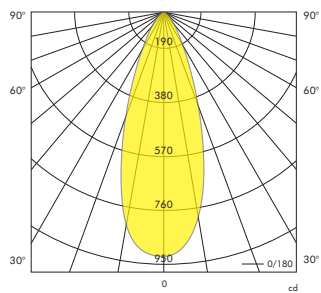

¹Article No. with ¹ indicates dimmable driver is included.

AVAILABLE DRIVERS

Article No.	Description
-----	DALI Dimmable driver
-----	1-10V Dimmable driver

Smooth

Spot Light

Adjustable Square Deep

System Power	8.4W	
CRI	>90Ra	
CCT	2700K	3000K
LED Lumen	520lm	550lm
LED Efficacy	84lm/W	89lm/W
LOR	>70%	
Driver	350mA Non-Dimmable or Dimmable Driver (included)	

Smooth 8.4W 3000K

H [m]	Beam [lux]	Beam [Ø cm]	Field [Ø cm]
1	919	68	128
2	230	137	257
3	102	205	385
4	58	273	513
5	37	341	642

Beam (50%) Angle: 38° Field (10%) Angle: 65°

PRODUCT LIST

Article No.	Product Name	Color	LED Lumen	CCT	CRI	LED Power	Reflector	Cutout size
2.11.3198 / 2.11.3199 ¹	Smooth Adjustable Square Deep Reflector	Aluminium	520lm	2700K	>90Ra	6W	38°	Ø 75mm
2.11.3201 / 2.11.3202 ¹	Smooth Adjustable Square Deep Reflector	Sandy White	520lm	2700K	>90Ra	6W	38°	Ø 75mm
2.11.3204 / 2.11.3205 ¹	Smooth Adjustable Square Deep Reflector	Aluminium	550lm	3000K	>90Ra	6W	38°	Ø 75mm
2.11.3207 / 2.11.3208 ¹	Smooth Adjustable Square Deep Reflector	Sandy White	550lm	3000K	>90Ra	6W	38°	Ø 75mm

¹Article No. with ¹ indicates dimmable driver is included.

Cutout Size
Adjustable
Ø 75mm

2-light Ceiling Frame
Cutout Size 80 x 155mm
(not included)

AVAILABLE BEAM ANGLES

Article No.	Description	Color
2.01.0720	2-light Ceiling Frame for Smooth 8.4W Spot Light	Aluminium
2.01.0721	2-light Ceiling Frame for Smooth 8.4W Spot Light	White
-----	For 2-light Smooth 8.4W Adjustable, please order 2 x single lights and 1 x 2-light Ceiling Frame.	