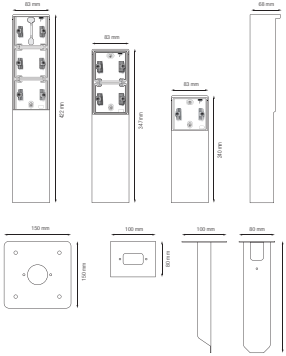

Faster and easier installation:

- all connections terminals are located at the top of the base:
 - to ensure all wires can be cut and stripped at the same length
 - to guarantee more space under the mechanism, so you can easily fold the wires and place the mechanism in the flush-mounting box without the wiring pushing it back up.

Technical data

Splashproof garden post with double socket outlet, side earthing and spike, grey. Handmade product: small deviations in form may occur

- Function: – wall socket outlet
 - contact buses with a large contact surface that do not rest on the base in order to be connected
- Maximum MCB rating: 16 A (1.5 mm²) / 20 A (2.5 mm²) (limited by national installation rules)
- Number of mechanisms: 2
- Protection degree: IP55 for the combination of a socket outlet and a splashproof mounting box
- Impact resistance: The combination of a Hydro mechanism and a flush- or surface-mounting box has an impact resistance of IK07 with a minimum temperature of -25 °C and a maximum temperature of 55 °C
- Colour: The base material is coloured light grey in mass (approximately NCS S 1502 - B, RAL 7035)
- Dimensions (HxWxD): 347 x 83 x 68 mm
- Certification marks: KEMA, ÖVE, SEMKO
- Marking: CE

niko

- Material housing: stainless steel

$\frac{h}{2} \leq \frac{16 A}{250 Vac}$ **CE**

Dimensions

Wiring diagram