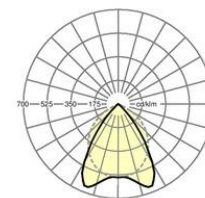

ηLB	100 %
lm/W	135
Φ ↓/↑	100 % / 0 %
UGR q/l	11.4 / 16.6
BAP	65° < 1000cd/m²