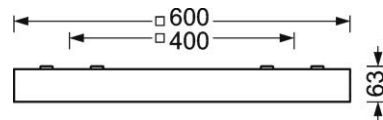

Category (ETIM):	Mounted luminaire
Type:	UAX LED
Order number:	65070506660
Configuration:	Lamps integrated: LED, Light colour 840/neutral white (4000K), Colour rendering Ra=80
Operating device:	Electronic driver DALI (1 pcs.)
Mains voltage:	230V / 50Hz
System performance (W):	29
Luminaire luminous flux (lm):	4000
lm/W:	135
Energy efficiency class:	A+
Certifications:	IP 20, protection class I, BAP 65°<1000, F, Indoor, CE
Colour of the housing:	traffic white RAL 9016
Weight (net) (kg):	4.5
Dimensions LxWxDxH (mm):	600 x 600 x 63
Cable entry KE X/Y (mm):	0 / 15
mounting method:	Surface single mounting
EAN-number:	4020863320417
Commodity code:	94051098

Mounted luminaire; Sheet steel housing with welded end faces, rectangular cross section; Housing colour traffic white RAL 9016; Direct light distribution using reflectivity-enhanced silk matt, anodised aluminium parabolic louvre, for workstations, 65° < 1000 cd/m² omnidirectional glare suppression according to current DIN EN 12464-1 standard, self-engaging, can be folded down on both sides; Electrical connection via 5-pole connection terminal with plug-in contacts.

Dimensions LxWxDxH (mm): 600 x 600 x 63
Cable entry KE X/Y (mm): 0 / 15
Configuration: Lamps integrated: LED, Light colour 840/neutral white (4000K), Colour rendering Ra=80
Luminaire luminous flux (lm): 4000
lm/W: 135
Operating device: Electronic driver DALI (1 pcs.)
System performance (W): 29
Energy efficiency class: A+
Certifications: IP 20, protection class I, BAP 65°<1000, F, Indoor, CE