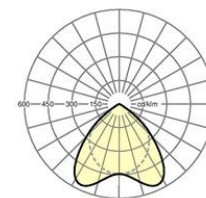

ηLB	100 %
lm/W	96
Φ ↓/↑	100 % / 0 %
UGR q/l	20.7 / 19.9
BAP	65° < 1500cd/m²