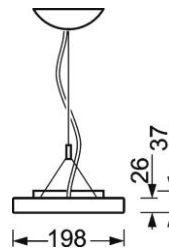

Category (ETIM):	Suspended luminaire
Type:	stail-SHPI LED
Order number:	60314026690
Configuration:	Lamps integrated: LED, Light colour 840/neutral white (4000K), Colour rendering Ra>80; LED service life 50000h L80/B10
Operating device:	Electronic driver DALI (1 pcs.)
Mains voltage:	230V / 50Hz
System performance (W):	58
Luminaire luminous flux (lm):	6700
lm/W:	114
Energy efficiency class:	A+
Certifications:	IP 20, protection class I, BAP 65°<3000, F, Indoor, CE
Colour of the housing:	traffic white RAL 9016
Weight (net) (kg):	5.42
Dimensions LxWxH/DxH (mm):	1540 x 198 x 37
mounting method:	Suspended single mounting
EAN-number:	4020863309566
Commodity code:	94051098

### Lighting technology

Diffuser, micro-prismatic-direct/indirect distribution  
SHPI/1500-2 LED 6700 lm 840

ηLB	100 %
lm/W	114
Φ ↓/↑	40 % / 60 %
UGR q/l	13.6 / 14.2
BAP	65° < 3000cd/m²

Suspended luminaire; Sheet steel housing, flat rectangular cross section, visible installation height 26 mm, steel end faces; Housing colour traffic white RAL 9016; Direct/indirect light distribution using micro prismatic glass, for workstations, 65° < 3000 cd/m² omnidirectional glare suppression according to current DIN-EN 12464-1 standard; Electrical connection via 5-pole translucent connection cable with wire end sleeves. Required accessories: Y-wire suspension for/without electrical connection must be ordered separately. Recommended pendulum length min. 0,5m.

Dimensions LxWxH/DxH (mm): 1540 x 198 x 37  
 Configuration: Lamps integrated: LED, Light colour 840/neutral white (4000K), Colour rendering Ra>80; LED service life 50000h L80/B10  
 Luminaire luminous flux (lm): 6700  
 lm/W: 114  
 Operating device: Electronic driver DALI (1 pcs.)  
 System performance (W): 58  
 Energy efficiency class: A+  
 Certifications: IP 20, protection class I, BAP 65°<3000, F, Indoor, CE