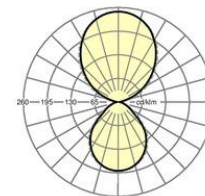

Category (ETIM):	Suspended luminaire
Type:	stail-SHPI LED
Order number:	60314026690
Configuration:	Lamps integrated: LED, Light colour 840/neutral white (4000K), Colour rendering Ra>80; LED service life 50000h L80/B10
Operating device:	Electronic driver DALI (1 pcs.)
Mains voltage:	230V / 50Hz
System performance (W):	58
Luminaire luminous flux (lm):	6700
lm/W:	114
Energy efficiency class:	A+
Certifications:	IP 20, protection class I, BAP 65°<3000, F, Indoor, CE
Colour of the housing:	traffic white RAL 9016
Weight (net) (kg):	5.42
Dimensions LxWxH/DxH (mm):	1540 x 198 x 37
mounting method:	Suspended single mounting
EAN-number:	4020863309566
Commodity code:	94051098

### Lighting technology

Diffuser, micro-prismatic-direct/indirect distribution  
SHPI/1500-2 LED 6700 lm 840

ηLB	100 %
lm/W	114
Φ ↓/↑	40 % / 60 %
UGR q/l	13.6 / 14.2
BAP	65° < 3000cd/m²

Suspended luminaire; Sheet steel housing, flat rectangular cross section, visible installation height 26 mm, steel end faces; Housing colour traffic white RAL 9016; Direct/indirect light distribution using micro prismatic glass, for workstations, 65° < 3000 cd/m² omnidirectional glare suppression according to current DIN-EN 12464-1 standard; Electrical connection via 5-pole translucent connection cable with wire end sleeves. Required accessories: Y-wire suspension for/without electrical connection must be ordered separately. Recommended pendulum length min. 0,5m.

Dimensions LxWxH/DxH (mm): 1540 x 198 x 37  
 Configuration: Lamps integrated: LED, Light colour 840/neutral white (4000K), Colour rendering Ra>80; LED service life 50000h L80/B10  
 Luminaire luminous flux (lm): 6700  
 lm/W: 114  
 Operating device: Electronic driver DALI (1 pcs.)  
 System performance (W): 58  
 Energy efficiency class: A+  
 Certifications: IP 20, protection class I, BAP 65°<3000, F, Indoor, CE