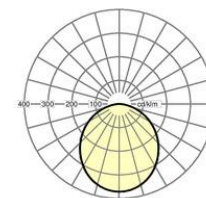

ηLB	100 %
lm/W	87
Φ ↓/↑	100 % / 0 %
UGR q/l	24.8 / 24.9