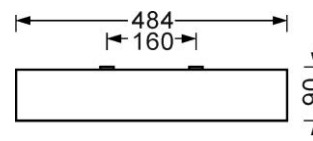

Category (ETIM):	Sports hall luminaire
Type:	THLA LED
Order number:	68130024100
Configuration:	Lamps integrated: LED, Light colour 840/neutral white (4000K), Colour rendering Ra=80; LED service life 50000h L80/B10
Operating device:	Electronic driver (2 pcs.)
Mains voltage:	230V / 50Hz
System performance (W):	86
Luminaire luminous flux (lm):	9700
lm/W:	114
Energy efficiency class:	A+
Certifications:	IP 20, protection class I, BAP 65°<3000, F, Tennis ball impact resistance, Protection against flying balls, Indoor, CE
Colour of the housing:	traffic white RAL 9016
Weight (net) (kg):	20.26
Dimensions LxWxDxH (mm):	1548 x 484 x 90
Cable entry KE X/Y (mm):	0 / 70
mounting method:	Surface single mounting, Surface light run mounting, Mounting rail mounting, Suspended single mounting, Suspended / light run mounting
EAN-number:	4020863281466
Commodity code:	94051098

Sports hall luminaire; Sheet steel housing Housing colour traffic white RAL 9016; Direct wide-beam light distribution using sheet steel metal louvre with robust smooth cross blades; painted white similar to RAL 9016; with V reflector, can be folded down on one side; ball-proof. Louvre fastening using ball-proof spring catches that can only be opened with tools; fitted with 1x Regiolux LED unit, neutral white light colour (840) with very good colour consistency and high colour rendering Ra>80; Wiring in two-group series possible; electrical connection via 5-pole connection terminal with plug-in contacts. The accessories for mounting rail or suspended mounting installation must be ordered separately.

Dimensions LxWxDxH (mm): 1548 x 484 x 90

Cable entry KE X/Y (mm): 0 / 70

Configuration: Lamps integrated: LED, Light colour 840/neutral white (4000K), Colour rendering Ra=80; LED service life 50000h L80/B10