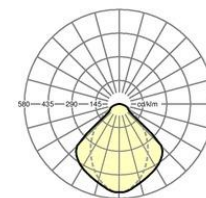

ηLB	100 %
lm/W	114
Φ ↓/↑	100 % / 0 %
UGR q/l	17.8 / 18.1
BAP	65° < 3000cd/m²