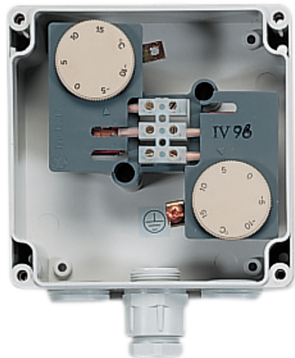

**Product name**

ET-3102

**Item number**

26616

**Manufacturer**

ETHERMA

**Product description**

Double thermostat, temperature range: -15 to °C, 16A, IP 65

Bimetallic double thermostat for easy control of gutter heating systems. Depending on ice formation, 2 temperature points can be set. But only for systems smaller than 20 m; for larger systems we recommend humidity and temperature dependent control. Positive range: 0 to 15 °C, negative range: -15 to 0 °C, switching current: 16 A, mounting: surface-mounted, protection rating: IP 65, CE marking.

**Technical Details**

<b>Temperature readable</b>	No	<b>Measuring range</b>	-15 15 Degrees celsius
<b>With display</b>	No	<b>Differential range/switch hysteresis</b>	1 1 Kelvin
<b>Adjustable differential gap</b>	Yes	<b>Length of capillary</b>	0 Metre
<b>Compensated for outside temperature</b>	Yes	<b>Max. medium temperature (continuous)</b>	0 Degrees celsius
<b>Contact lock</b>	No	<b>Max. contact voltage</b>	230 Volt
<b>Degree of protection (IP)</b>	IP65	<b>Max. contact load</b>	16 Ampere
<b>Explosion-proof</b>	No	<b>Height</b>	120 Millimetre
		<b>Width</b>	122 Millimetre
		<b>Depth</b>	55 Millimetre