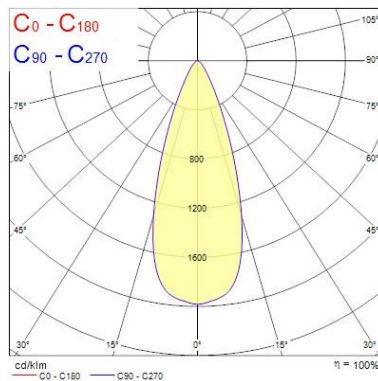

DATA TABLE

General data

Product name	LUDOSPOT 111 HOUSING SQUARE RECT X1 CARDAN WHT
Technology	Accessory
Housing	Aluminium
General application	Retail
Warranty	5 years

Physical data

Housing colour	RAL 9016 - Traffic white / Bezel
IP rating	IP20
IK rating	IK03
Nominal Product Length (mm)	200
Nominal Product Width (mm)	200
Cutout Dimensions (W x L in mm or Diameter in mm)	180x180
Weight (kg)	1.0

Packaging

Single packaging type	Carton
Product EAN number	5410288053394
Packaging single length / height (cm)	20.5
Packaging single width (cm)	20.5
Packaging single depth (cm)	16.0

Ludospot 111 Housings

LUDOSPOT 111 HOUSING SQUARE RECT X1 CARDAN WHT
0005339

Units per outer package	6
Packaging outer width (cm)	43.0
Packaging outer depth (cm)	18.0

PHOTOMETRY

Ludospot 111 Housings

LUDOSPOT 111 HOUSING SQUARE RECT X1 CARDAN WHT
0005339

0.5	0.34	E(0°) E(C0)	17651 7508
1.0	0.68	E(0°) E(C0)	4413 1877
1.5	1.02	E(0°) E(C0)	1961 834
2.0	1.36	E(0°) E(C0)	1103 469
2.5	1.70	E(0°) E(C0)	706 300
3.0	2.04	E(0°) E(C0)	490 209

Distance [m] Cone diameter [m] Illuminance [lx]