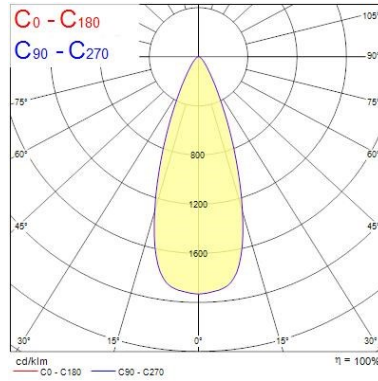

Ludospot 111 Housings

LUDOSPOT 111 HOUSING SQUARE RECT X1 CARDAN WHT
0005339

0.5	0.34	E(0°) E(C0)	17651 7508
1.0	0.68	E(0°) E(C0)	4413 1877
1.5	1.02	E(0°) E(C0)	1961 834
2.0	1.36	E(0°) E(C0)	1103 469
2.5	1.70	E(0°) E(C0)	706 300
3.0	2.04	E(0°) E(C0)	490 209

Distance [m]   Cone diameter [m]   Illuminance [lx]

— C0 - C180 (Half beam angle: 37.5°)

TECHNICAL DRAWINGS