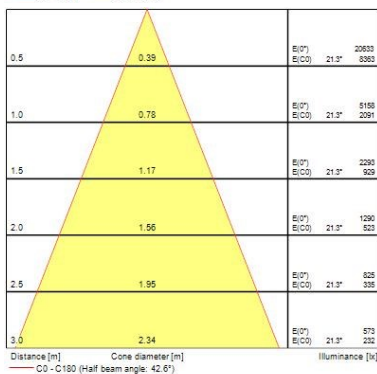

DATA TABLE

General data

Product name	LUDOSPOT 111 HOUSING SQUARE RECT X1 CARDAN WHT
Technology	Accessory
Housing	Aluminium
General application	Retail
Warranty	5 years

Physical data

Housing colour	RAL 9016 - Traffic white / Bezel
IP rating	IP20
IK rating	IK03
Nominal Product Length (mm)	200
Nominal Product Width (mm)	200
Cutout Dimensions (W x L in mm or Diameter in mm)	180x180
Weight (kg)	1.0

Packaging

Single packaging type	Carton
Product EAN number	5410288053394
Packaging single length / height (cm)	20.5
Packaging single width (cm)	20.5
Packaging single depth (cm)	16.0

Ludospot 111 Housings

LUDOSPOT 111 HOUSING SQUARE RECT X1 CARDAN WHT
0005339

Units per outer package	6
Packaging outer width (cm)	43.0
Packaging outer depth (cm)	18.0

PHOTOMETRY

Ludospot 111 Housings

LUDOSPOT 111 HOUSING SQUARE RECT X1 CARDAN WHT
0005339

0.5	0.34	E(0°) E(C0)	17651 7508
1.0	0.68	E(0°) E(C0)	4413 1877
1.5	1.02	E(0°) E(C0)	1961 834
2.0	1.36	E(0°) E(C0)	1103 469
2.5	1.70	E(0°) E(C0)	706 300
3.0	2.04	E(0°) E(C0)	490 209

Distance [m] Cone diameter [m] Illuminance [lx]