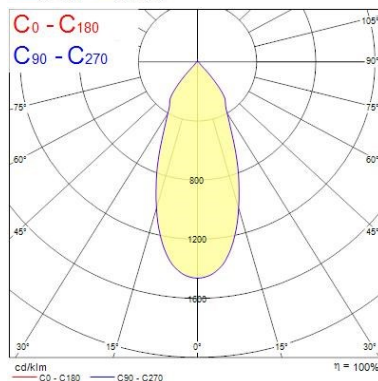

DATA TABLE

General data

Product name	LUDOSPOT 111 HOUSING SQUARE RECT X1 CARDAN WHT
Technology	Accessory
Housing	Aluminium
General application	Retail
Warranty	5 years

Physical data

Housing colour	RAL 9016 - Traffic white / Bezel
IP rating	IP20
IK rating	IK03
Nominal Product Length (mm)	200
Nominal Product Width (mm)	200
Cutout Dimensions (W x L in mm or Diameter in mm)	180x180
Weight (kg)	1.0

Packaging

Single packaging type	Carton
Product EAN number	5410288053394
Packaging single length / height (cm)	20.5
Packaging single width (cm)	20.5
Packaging single depth (cm)	16.0

Ludospot 111 Housings

LUDOSPOT 111 HOUSING SQUARE RECT X1 CARDAN WHT
0005339

Units per outer package	6
Packaging outer width (cm)	43.0
Packaging outer depth (cm)	18.0

PHOTOMETRY

Ludospot 111 Housings

LUDOSPOT 111 HOUSING SQUARE RECT X1 CARDAN WHT
0005339

0.5	0.34	E(0°) E(C0)	17651 7508
1.0	0.68	E(0°) E(C0)	4413 1877
1.5	1.02	E(0°) E(C0)	1961 834
2.0	1.36	E(0°) E(C0)	1103 469
2.5	1.70	E(0°) E(C0)	706 300
3.0	2.04	E(0°) E(C0)	490 209

Distance [m] Cone diameter [m] Illuminance [lx]