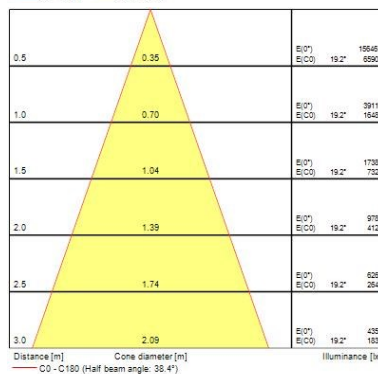

DATA TABLE

General data

Product name	LUDOSPOT 111 HOUSING SQUARE RECT X1 CARDAN WHT
Technology	Accessory
Housing	Aluminium
General application	Retail
Warranty	5 years

Physical data

Housing colour	RAL 9016 - Traffic white / Bezel
IP rating	IP20
IK rating	IK03
Nominal Product Length (mm)	200
Nominal Product Width (mm)	200
Cutout Dimensions (W x L in mm or Diameter in mm)	180x180
Weight (kg)	1.0

Packaging

Single packaging type	Carton
Product EAN number	5410288053394
Packaging single length / height (cm)	20.5
Packaging single width (cm)	20.5
Packaging single depth (cm)	16.0

Ludospot 111 Housings

LUDOSPOT 111 HOUSING SQUARE RECT X1 CARDAN WHT
0005339

Units per outer package	6
Packaging outer width (cm)	43.0
Packaging outer depth (cm)	18.0

PHOTOMETRY

Ludospot 111 Housings

LUDOSPOT 111 HOUSING SQUARE RECT X1 CARDAN WHT
0005339