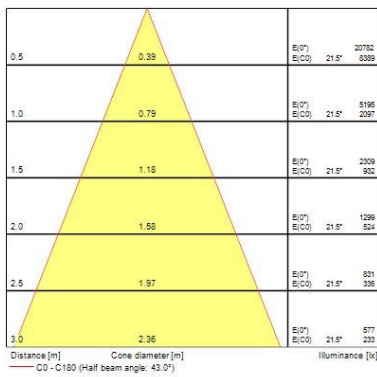

DATA TABLE

General data

Product name	LUDOSPOT 111 HOUSING SQUARE RECT X1 CARDAN WHT
Technology	Accessory
Housing	Aluminium
General application	Retail
Warranty	5 years

Physical data

Housing colour	RAL 9016 - Traffic white / Bezel
IP rating	IP20
IK rating	IK03
Nominal Product Length (mm)	200
Nominal Product Width (mm)	200
Cutout Dimensions (W x L in mm or Diameter in mm)	180x180
Weight (kg)	1.0

Packaging

Single packaging type	Carton
Product EAN number	5410288053394
Packaging single length / height (cm)	20.5
Packaging single width (cm)	20.5
Packaging single depth (cm)	16.0

Ludospot 111 Housings

LUDOSPOT 111 HOUSING SQUARE RECT X1 CARDAN WHT
0005339

Units per outer package	6
Packaging outer width (cm)	43.0
Packaging outer depth (cm)	18.0

PHOTOMETRY

Ludospot 111 Housings

LUDOSPOT 111 HOUSING SQUARE RECT X1 CARDAN WHT
0005339

0.5	0.34	E(0°) E(C0)	17651 7508
1.0	0.68	E(0°) E(C0)	4413 1877
1.5	1.02	E(0°) E(C0)	1961 834
2.0	1.36	E(0°) E(C0)	1103 469
2.5	1.70	E(0°) E(C0)	706 300
3.0	2.04	E(0°) E(C0)	490 209

Distance [m] Cone diameter [m] Illuminance [lx]