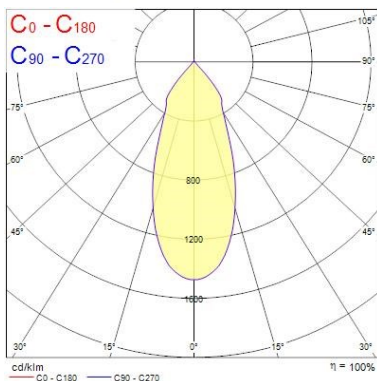

DATA TABLE

General data

Product name	LUDOSPOT 111 HOUSING SQUARE RECT X1 CARDAN WHT
Technology	Accessory
Housing	Aluminium
General application	Retail
Warranty	5 years

Physical data

Housing colour	RAL 9016 - Traffic white / Bezel
IP rating	IP20
IK rating	IK03
Nominal Product Length (mm)	200
Nominal Product Width (mm)	200
Cutout Dimensions (W x L in mm or Diameter in mm)	180x180
Weight (kg)	1.0

Packaging

Single packaging type	Carton
Product EAN number	5410288053394
Packaging single length / height (cm)	20.5
Packaging single width (cm)	20.5
Packaging single depth (cm)	16.0

Ludospot 111 Housings

LUDOSPOT 111 HOUSING SQUARE RECT X1 CARDAN WHT
0005339

Units per outer package	6
Packaging outer width (cm)	43.0
Packaging outer depth (cm)	18.0

PHOTOMETRY

Ludospot 111 Housings

LUDOSPOT 111 HOUSING SQUARE RECT X1 CARDAN WHT
0005339

0.5	0.34	E(0°) E(C0)	17651 7508
1.0	0.68	E(0°) E(C0)	4413 1877
1.5	1.02	E(0°) E(C0)	1961 834
2.0	1.36	E(0°) E(C0)	1103 469
2.5	1.70	E(0°) E(C0)	706 300
3.0	2.04	E(0°) E(C0)	490 209

Distance [m] Cone diameter [m] Illuminance [lx]