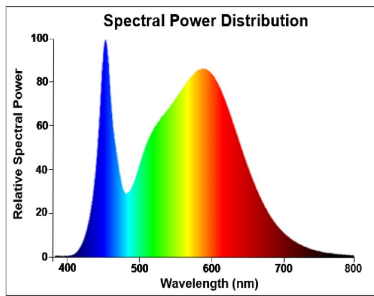

### Optical data

Colour temperature (K)	4000
Light colour	Cool White
Colour Consistency (SDCM)	6
Colour Variation Initial (SDCM)	SDCM6
Luminous Intensity (cd)	600
Beam Angle (°)	36
Photobiological Risk Group	RG1
Lumen maintenance at end of nominal life (%)	70

### PHOTOMETRY