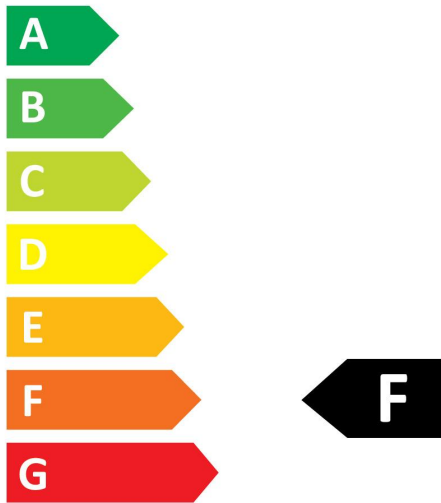

RefLED Superia Retro MR16

RefLED Superia Retro MR16 V2 380LM 840 36° SL
0029228

SYLVANIA

0029228

5
kWh/1000h

2019/2015