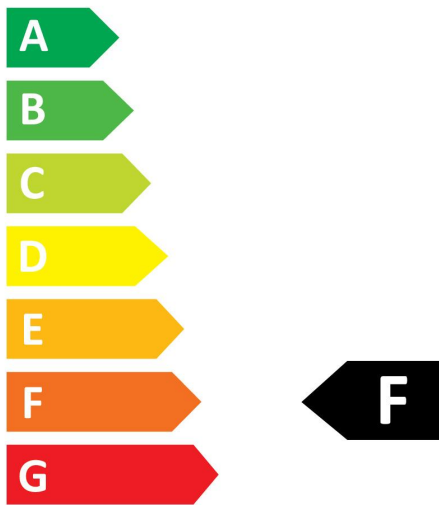

SYLVANIA

RefLED Superia Retro MR16

RefLED Superia Retro MR16 V2 380LM 840 36° SL
0029228

0029228

5
kWh/1000h

2019/2015