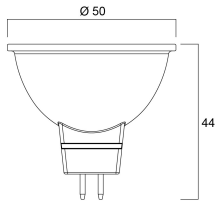

TECHNICAL DRAWINGS